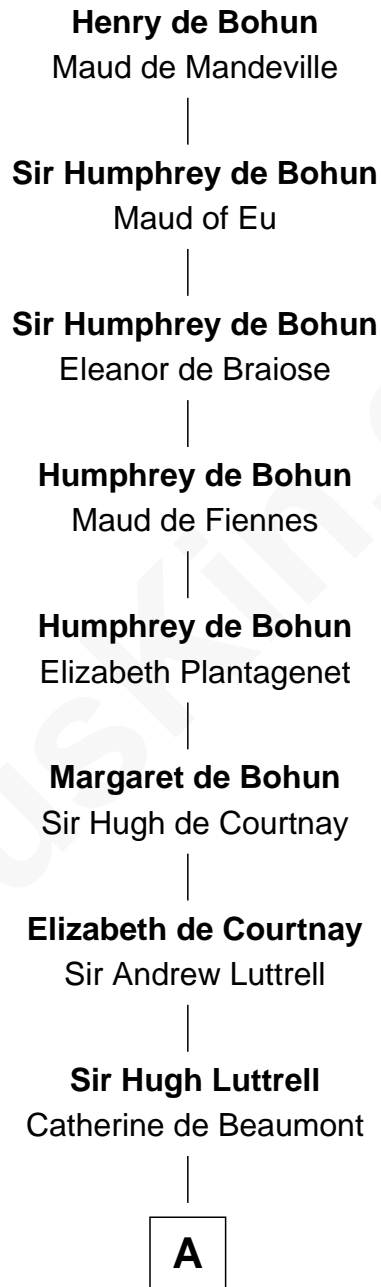

FamousKin.com Relationship Chart of

Henry de Bohun

Magna Carta Surety

23rd Great-grandfather of

Dick Cheney

46th U.S. Vice-President

A

—
Sir John Luttrell
Margaret Touchet

—
Sir James Luttrell
Elizabeth Courtnay

—
Sir Hugh Luttrell
Margaret Hill

—
Eleanor Luttrell
Roger Yorke

—
Elizabeth Yorke
Edmund Percival

—
Christian Percival
Richard Lowle

—
Percival Lowell
Rebecca - - - - -

Elias Eaton Cheney
Lucy Fletcher

Samuel Fletcher Cheney
Ella A. Phillips

Thomas Herbert Cheney
Margaret E. Tyler

Richard Herbert Cheney
Marge Lorraine Dickey

Dick Cheney
46th U.S. Vice-President