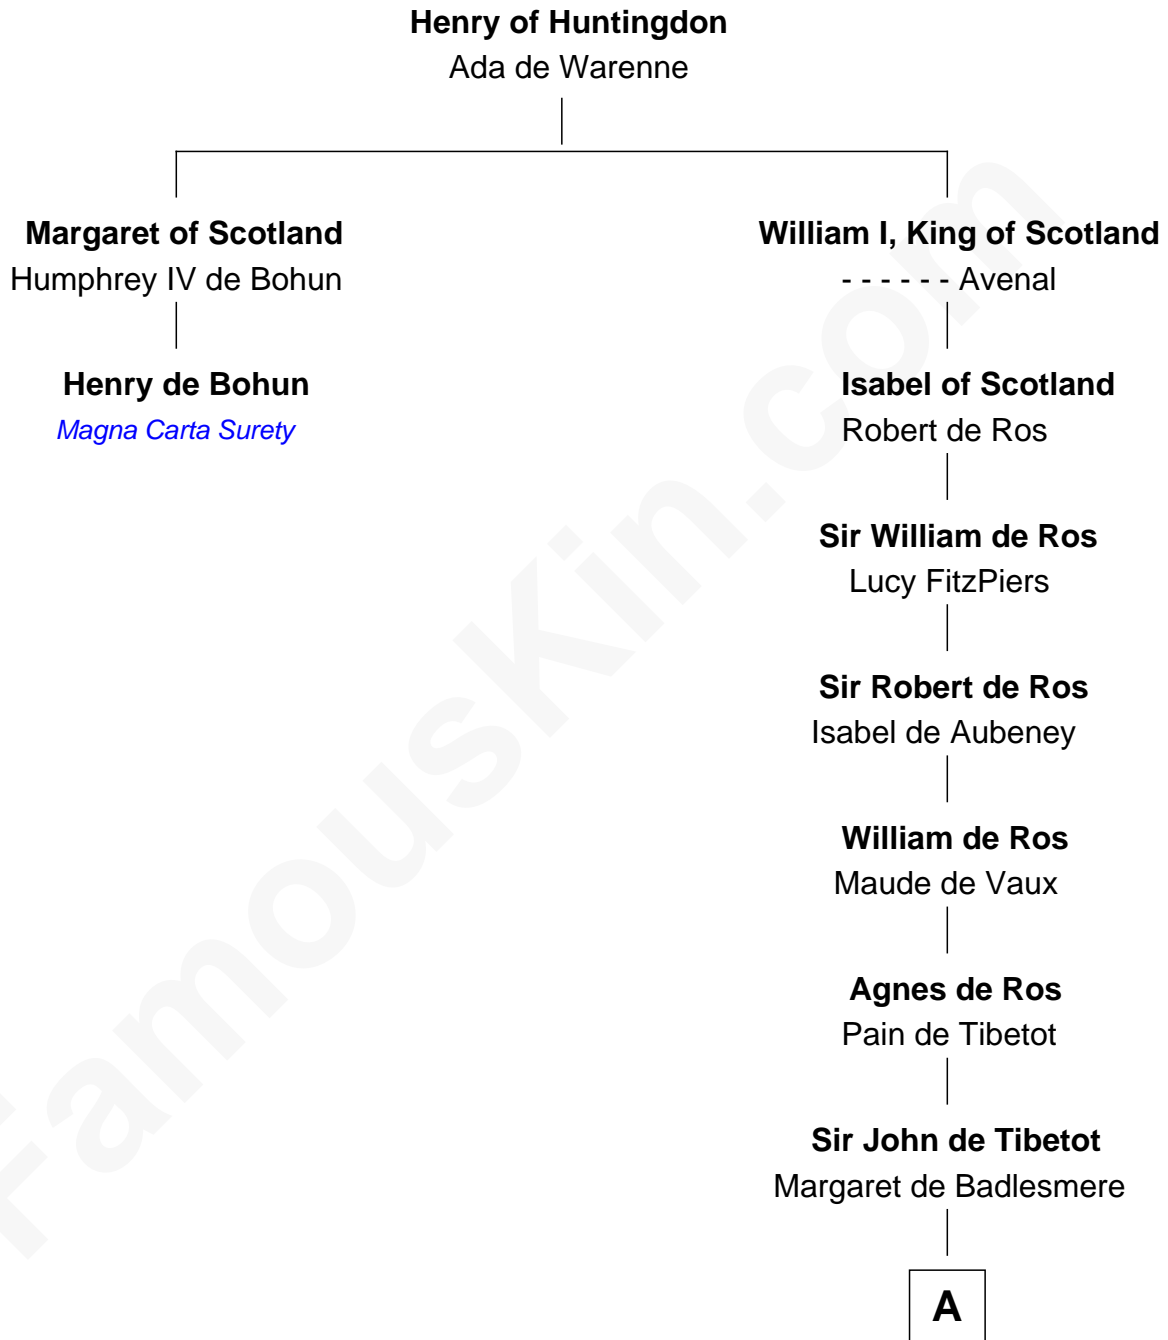

FamousKin.com Relationship Chart of

Henry de Bohun

Magna Carta Surety

1st cousin 16 times removed of

Rev. George Burroughs

Executed for Witchcraft, Salem 1692

A

Sir Robert de Tibetot

Margaret Deincourt

Elizabeth de Tibetot

Sir Philip le Despencer

Margery Despencer

Sir Roger Wentworth

Henry Wentworth

Elizabeth Howard

Margery Wentworth