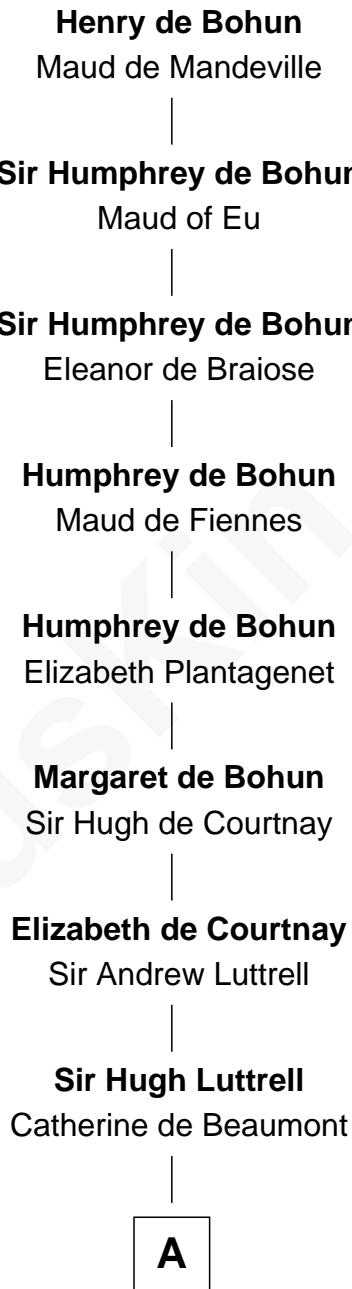

FamousKin.com

Relationship Chart of

Henry de Bohun

Magna Carta Surety

19th Great-grandfather of

Rev. William Greenleaf Eliot

Founder, Washington Univ - St Louis

A

Sir John Luttrell

Margaret Touchet

Sir James Luttrell

Elizabeth Courtnay

Sir Hugh Luttrell

Margaret Hill

Eleanor Luttrell

Roger Yorke