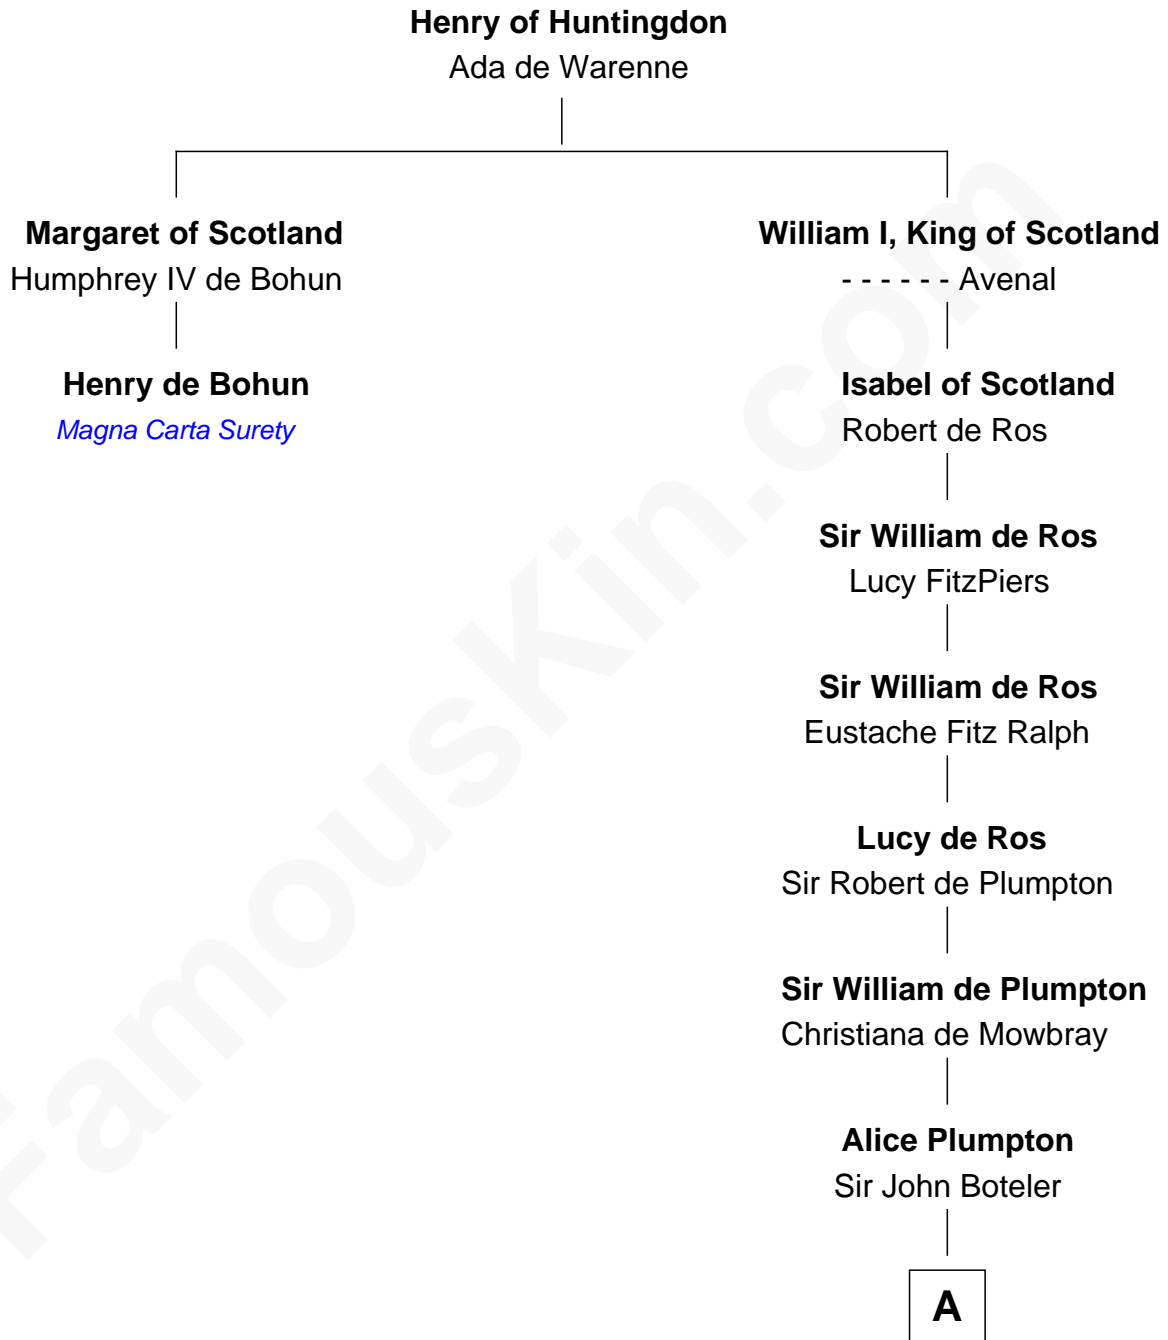

FamousKin.com Relationship Chart of

Henry de Bohun

Magna Carta Surety

1st cousin 18 times removed of

Samuel Prescott

Completed Paul Revere's Midnight Ride

A

Alice Boteler

John Gerard

Constance Gerard

Sir Alexander Standish

Oliver Standish

Grace Standish

Ralph Faircloth

Lawrence Faircloth

Elizabeth -----