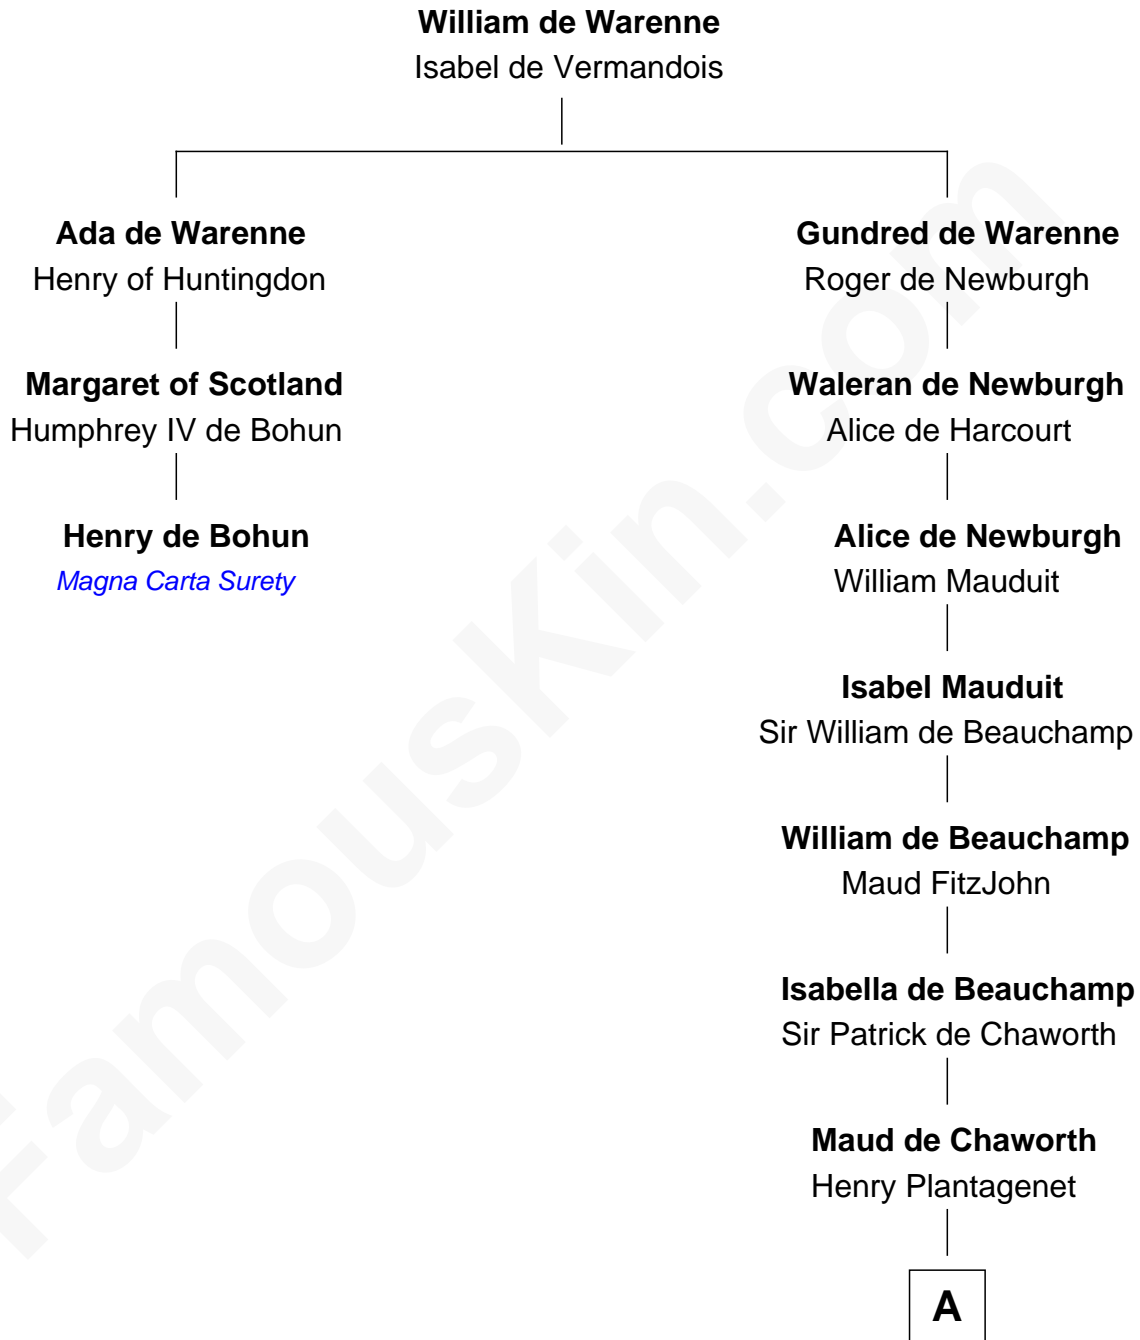

# FamousKin.com Relationship Chart of

**Henry de Bohun**  
*Magna Carta Surety*

2nd cousin 12 times removed of

**Charles V**  
*Holy Roman Emperor*

**A**

**Henry of Lancaster**  
Isabella de Beaumont

**Blanche of Lancaster**  
John of Gaunt

**Philippa of Lancaster**  
John I, King of Portugal

**Isabella of Portugal**  
Philip of Burgundy

**Charles of Burgundy**  
Isabella of Bourbon

**Mary of Burgundy**  
Maximilian I, Holy Roman Emperor

**Philip I, King of Castile**  
Joanna of Castile

**Charles V**  
*Holy Roman Emperor*