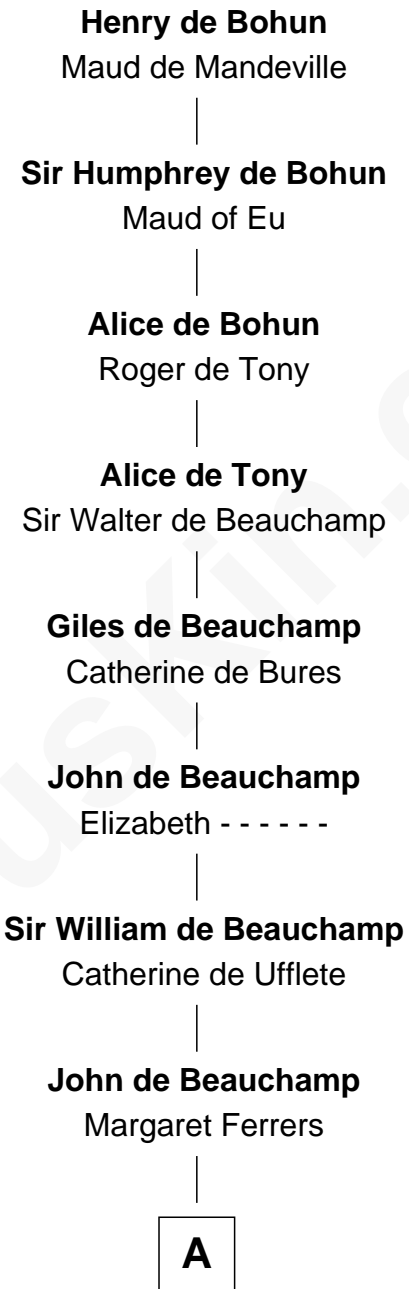

# FamousKin.com Relationship Chart of

**Henry de Bohun**

*Magna Carta Surety*

20th Great-grandfather of

**General Douglas MacArthur**

*U.S. Army - World War II*

**A**

**Sir Richard de Beauchamp**

Elizabeth Stafford

**Anne de Beauchamp**

Sir Richard Lygon

**Sir Richard Lygon**

Margaret Greville

**Henry Lygon**

Elizabeth Berkeley

**Elizabeth Lygon**

Edward Bassett

**Jane Bassett**

John Deighton

**Frances Deighton**

Richard Williams

**Benjamin Williams**

Rebecca Macy

**Benjamin Williams**