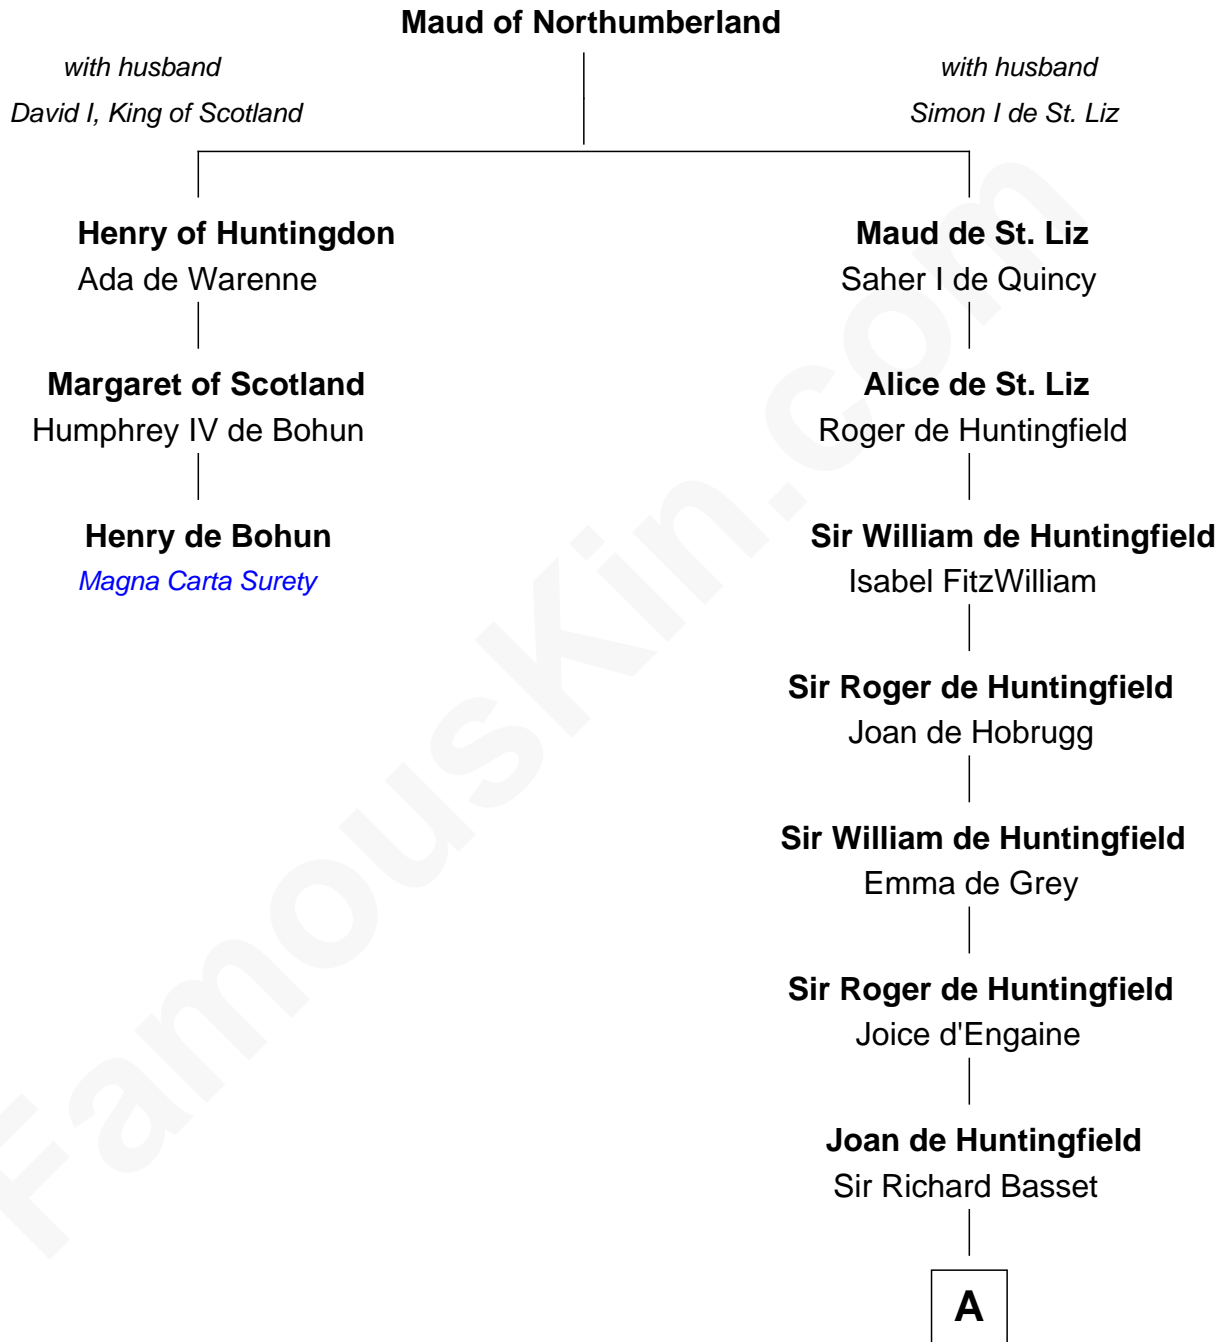

FamousKin.com Relationship Chart of

Henry de Bohun

Magna Carta Surety

2nd cousin 19 times removed of

William Ellery

Signer of the Declaration of Independence

A

Sir Ralph Basset

Joan - - - - -

Joan Basset

Thomas de Aylesbury

Sir John Aylesbury

Isabel - - - - -

Sir Thomas Aylesbury

Katherine Pabenham

Eleanor Aylesbury