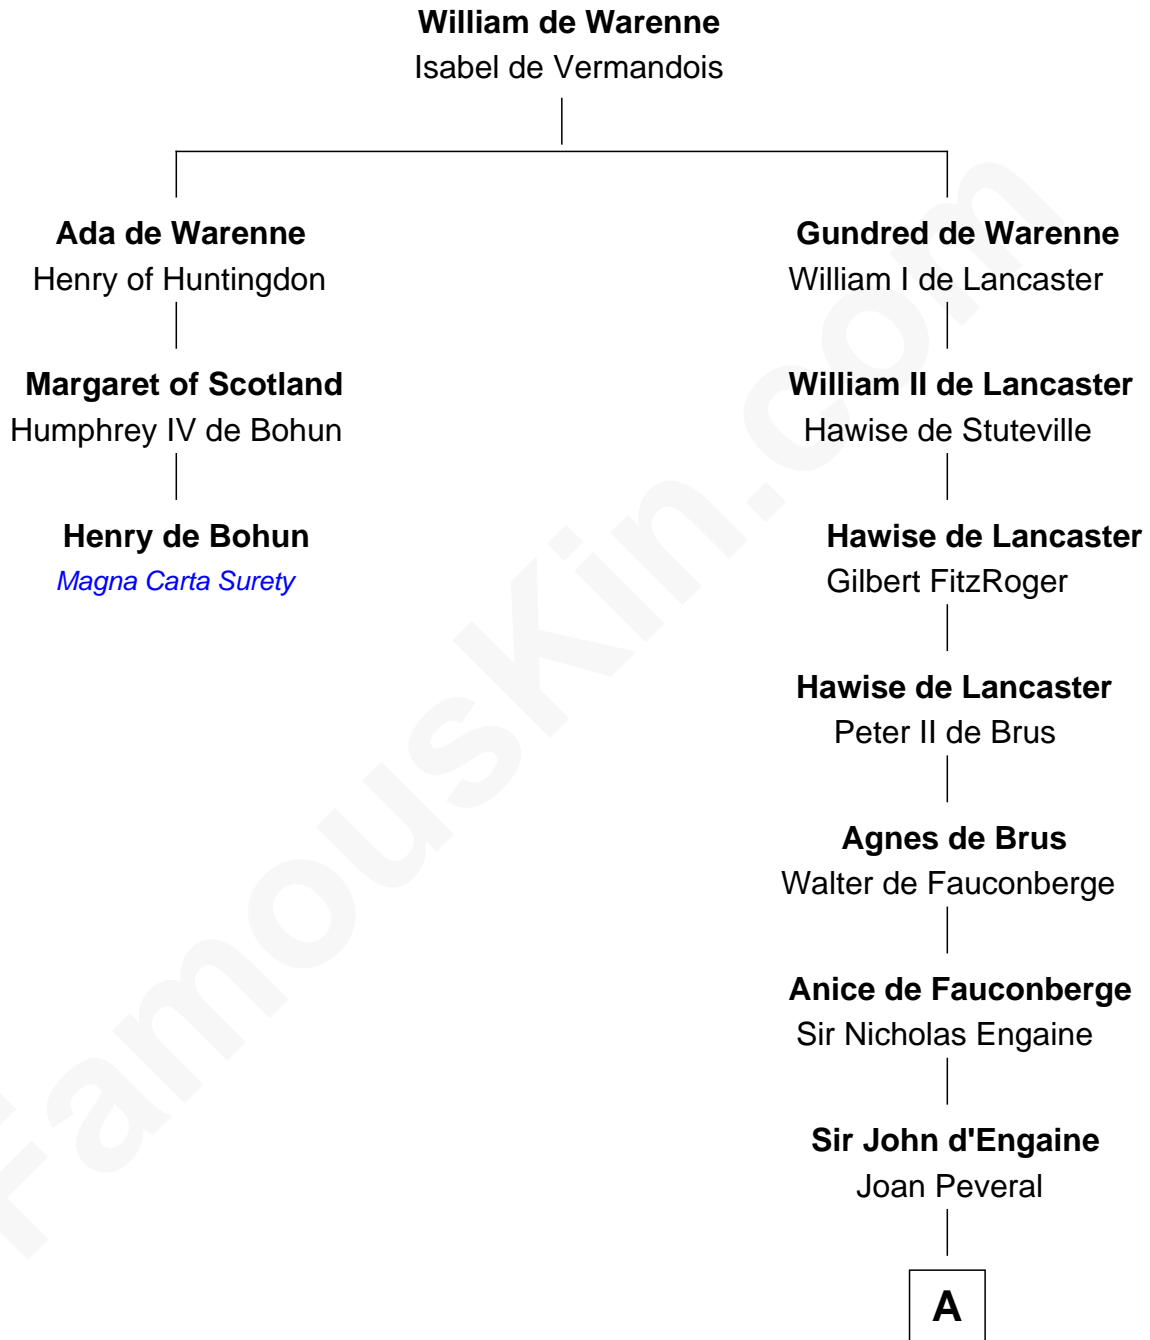

FamousKin.com Relationship Chart of

Henry de Bohun

Magna Carta Surety

2nd cousin 17 times removed of

William Ellery

Signer of the Declaration of Independence

A

Elizabeth d'Engaine
Sir Laurence de Pabenham

Katherine Pabenham
Sir Thomas Aylesbury

Eleanor Aylesbury
Sir Humphrey Stafford

Humphrey Stafford
Katherine Fray

Sir Humphrey Stafford
Margaret Fogge

Sir Humphrey Stafford
Margaret Tame

Ellen Stafford
Thomas Barlow