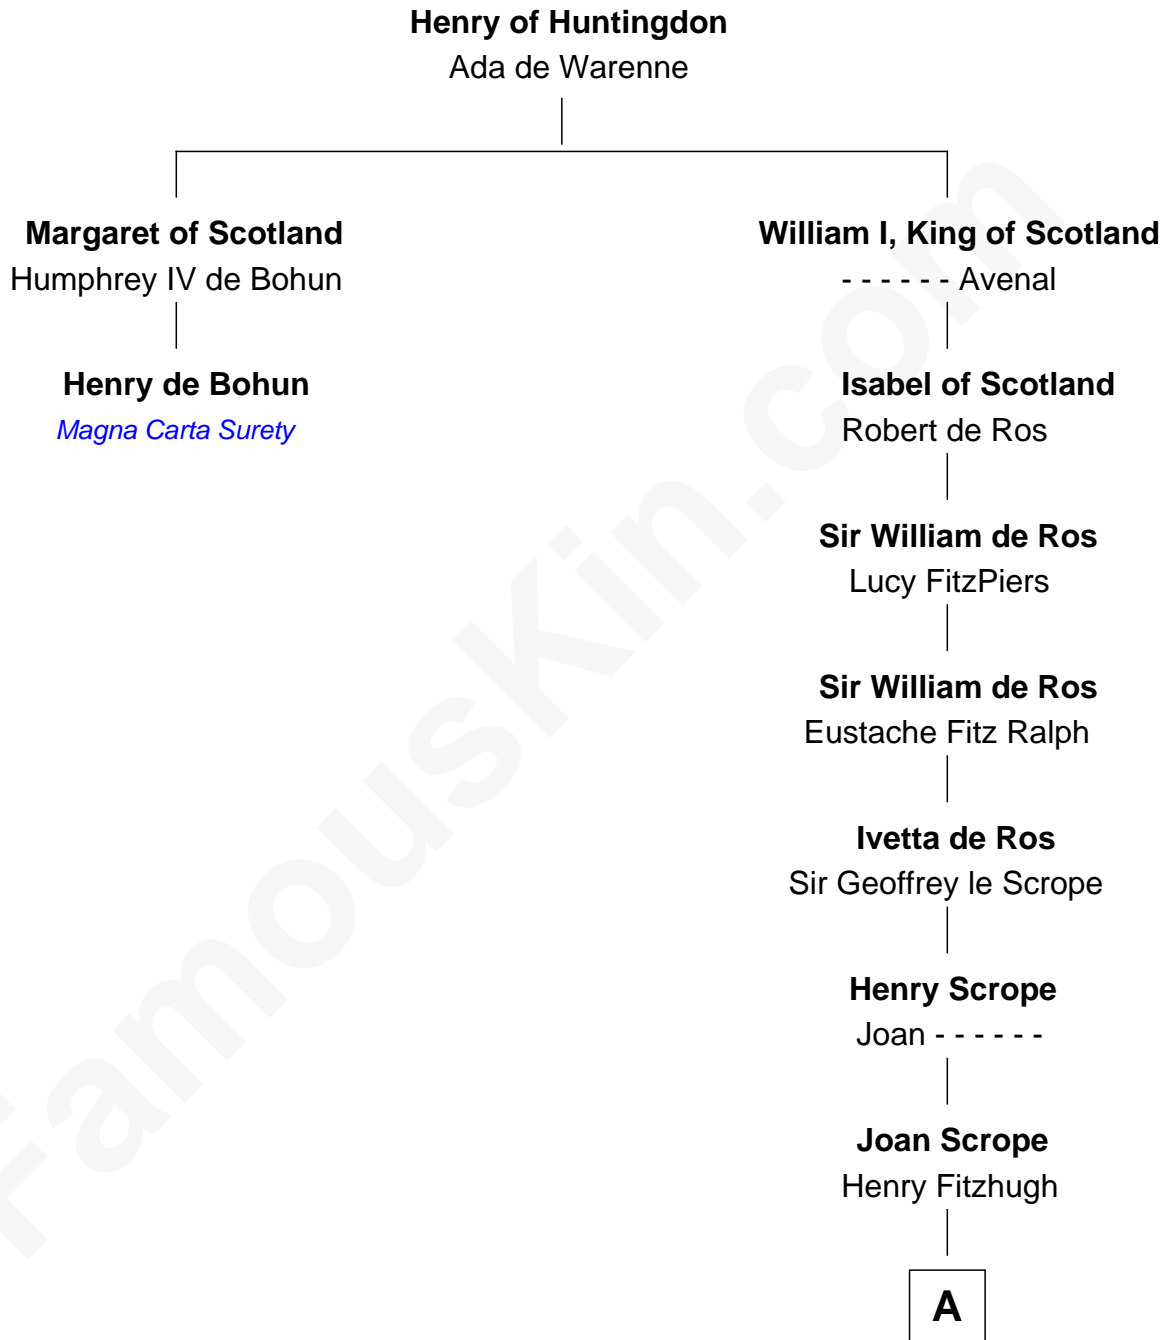

# FamousKin.com Relationship Chart of

**Henry de Bohun**

*Magna Carta Surety*

1st cousin 19 times removed of

**Fletcher Christian**

*Leader of the mutiny on the Bounty*

**A**

**Henry FitzHugh**

Elizabeth Grey

**Eleanor Fitzhugh**

Sir Henry Bromflete

**Margaret Bromflete**

John Clifford

**Henry Clifford**

Florence Pudsey

**Dorothy Clifford**

Sir Hugh Lowther

**Sir Richard Lowther**

Frances Middleton

**Sir Christopher Lowther**

Eleanor Musgrave

**Sir John Lowther**

Eleanor Fleming

**Agnes Lowther**

—  
**Fletcher Christian**  
*Leader of the mutiny on the Bounty*