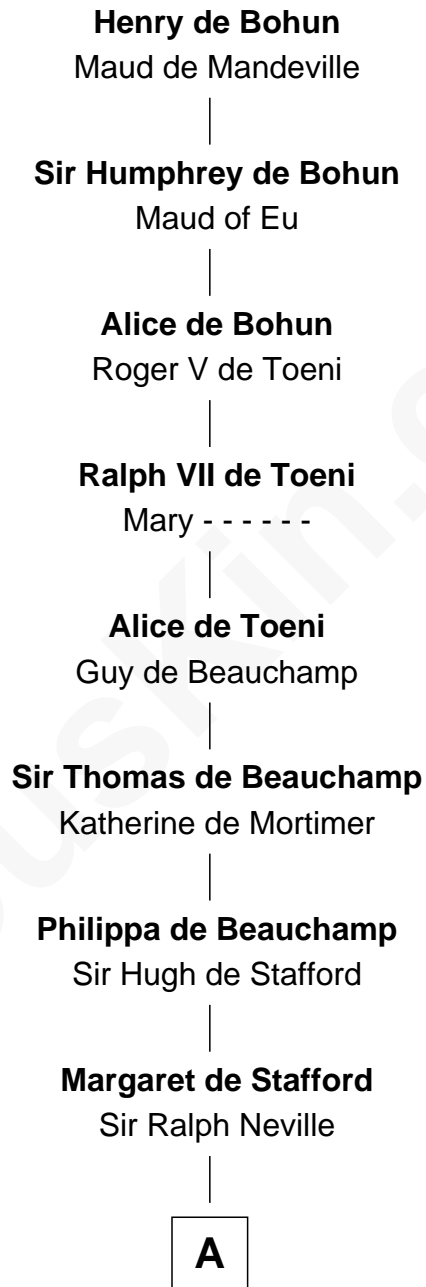

FamousKin.com Relationship Chart of

Henry de Bohun

Magna Carta Surety

19th Great-grandfather of

Fletcher Christian

Leader of the mutiny on the Bounty

A

Philippe Neville
Sir Thomas Dacre

Joan Dacre
Thomas Clifford

John Clifford
Margaret Bromflete

Henry Clifford
Florence Pudsey

Dorothy Clifford
Sir Hugh Lowther

Sir Richard Lowther
Frances Middleton

Sir Christopher Lowther
Eleanor Musgrave

Sir John Lowther
Eleanor Fleming

Agnes Lowther
Roger Kirkby

William Kirkby
Joanna Furness

B

B

—
Eleanor Kirkby
Humphrey Senhouse

—
Bridget Senhouse
John Christian

—
Charles Christian
Anne Dixon

—
Fletcher Christian
Leader of the mutiny on the Bounty