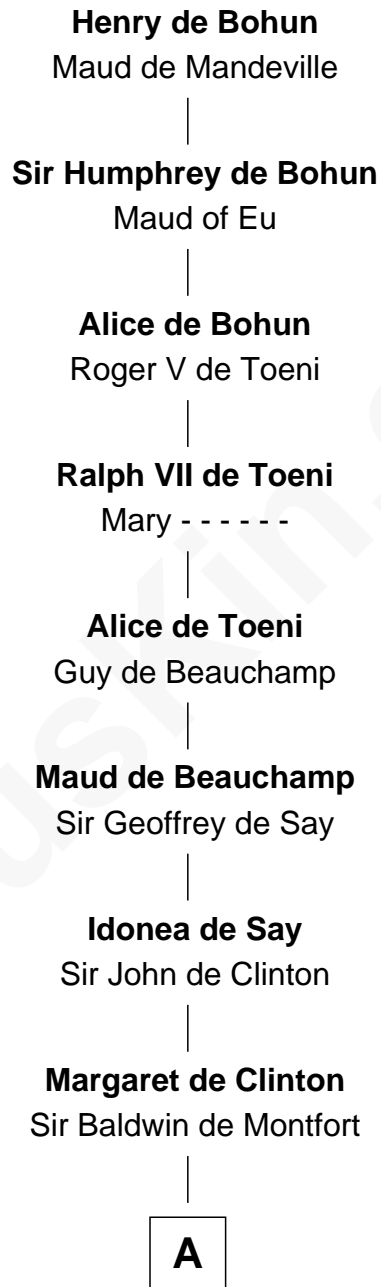

FamousKin.com Relationship Chart of

Henry de Bohun

Magna Carta Surety

24th Great-grandfather of

Susan Dey

TV and Movie Actress

A

Sir William Montfort

Margaret Pecche

Sir Baldwin Montfort

Joan Vernon

Robert Montfort

Mary Stapleton

Katherine Montfort

Sir George Booth

Sir William Booth