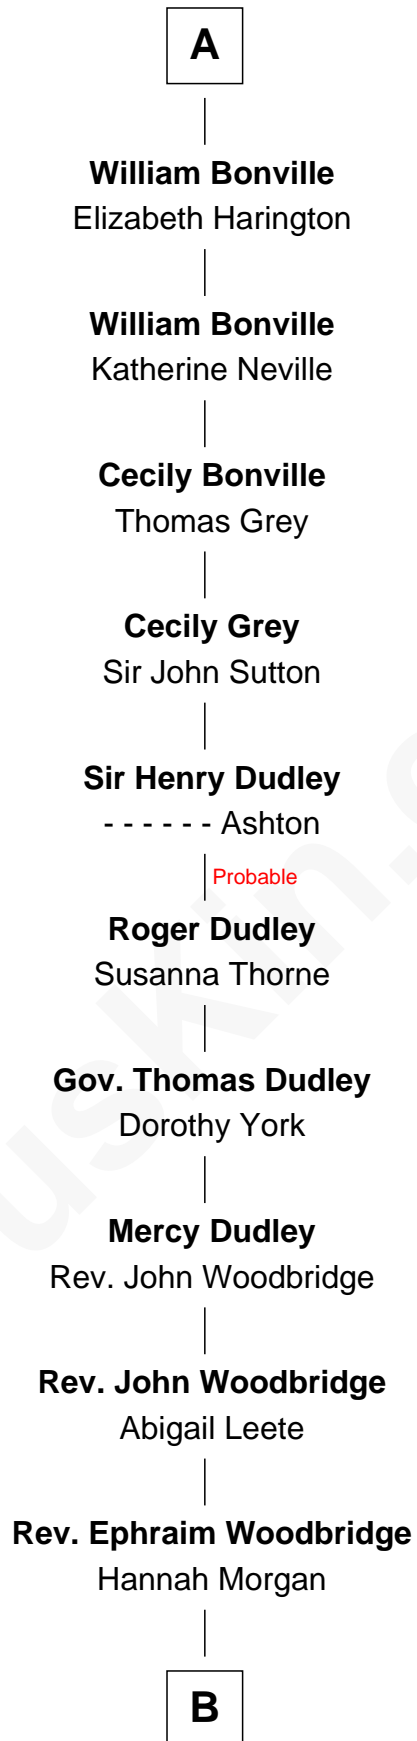

FamousKin.com Relationship Chart of

Henry de Bohun

Magna Carta Surety

18th Great-grandfather of

William Woodbridge

2nd Governor of Michigan

Henry de Bohun

Maud de Mandeville

Sir Humphrey de Bohun

Maud of Eu

Eleanor de Bohun

Sir John de Verdun

Maud de Verdun

Sir John de Grey

Sir Roger de Grey

Elizabeth de Hastings

Sir Reynold de Grey

Eleanor le Strange

Sir Reynold Grey

Margaret de Ros

Margaret Grey

Sir William Bonville

A

B

|
Dr. Dudley Woodbridge

Sarah Sheldon

|
Dudley Woodbridge

Lucy Backus

|
William Woodbridge

2nd Governor of Michigan

FamousKin.com