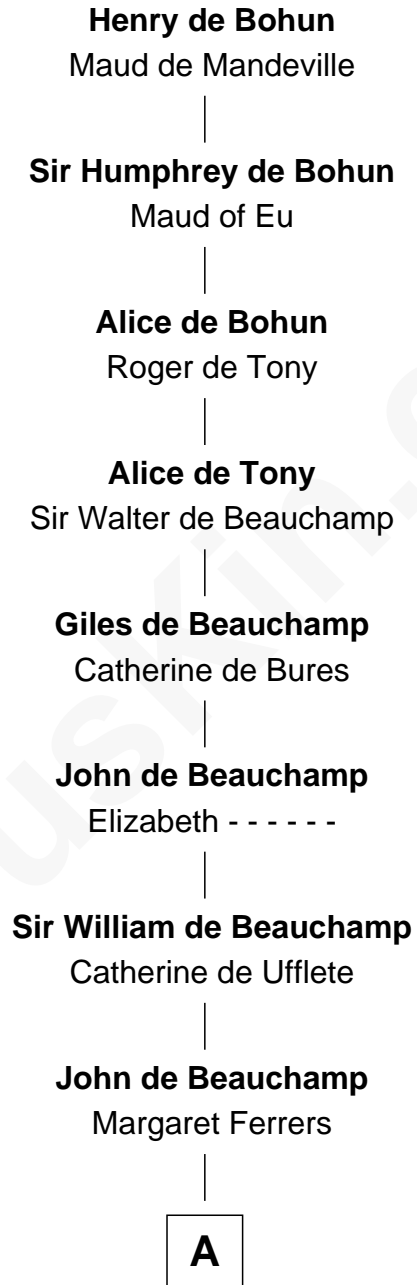

# FamousKin.com Relationship Chart of

**Henry de Bohun**

*Magna Carta Surety*

24th Great-grandfather of

**Michael Lookinland**

*TV Actor*

**A**

—  
**Sir Richard de Beauchamp**

Elizabeth Stafford

—  
**Anne de Beauchamp**

Sir Richard Lygon

—  
**Sir Richard Lygon**

Margaret Greville

—  
**Henry Lygon**

Elizabeth Berkeley

—  
**Elizabeth Lygon**

Edward Bassett

—  
**Jane Bassett**

John Deighton

—  
**Frances Deighton**

Richard Williams

—  
**Elizabeth Williams**

John Bird

—  
**Hannah Bird**

John Dean

—  
**Anna Dean**

Jonathan Barney

**B**

**B**

**Elisha Barney**

Silence Eddy

**Rufus Barney**