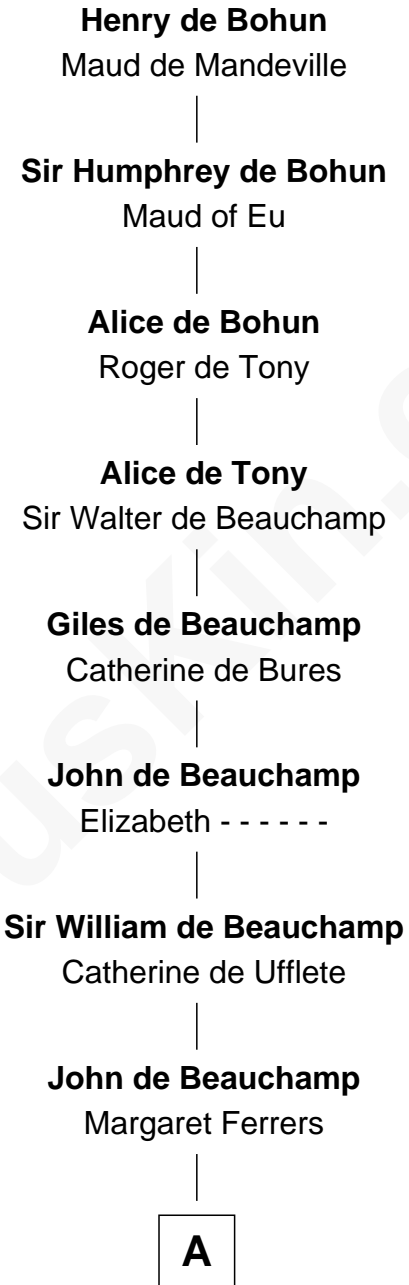

FamousKin.com Relationship Chart of

Henry de Bohun

Magna Carta Surety

24th Great-grandfather of

Michael Lookinland

TV Actor

A

Sir Richard de Beauchamp

Elizabeth Stafford

Anne de Beauchamp

Sir Richard Lygon

Sir Richard Lygon

Margaret Greville

Henry Lygon

Elizabeth Berkeley

Elizabeth Lygon

Edward Bassett

Jane Bassett

John Deighton

Frances Deighton

Richard Williams

Elizabeth Williams

John Bird

Hannah Bird