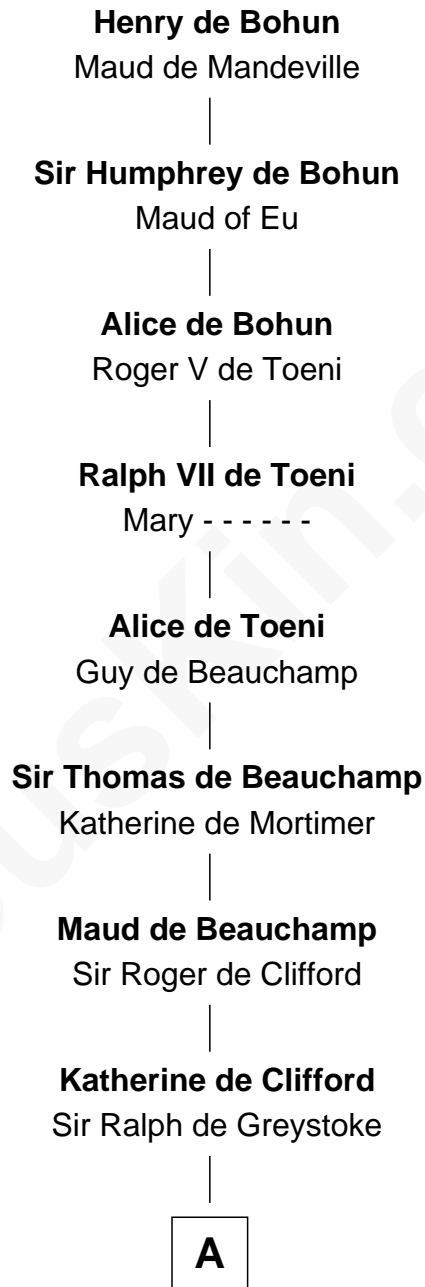

FamousKin.com Relationship Chart of

Henry de Bohun

Magna Carta Surety

22nd Great-grandfather of

Robert Frost

Poet and Playwright

A

Maud de Greystoke