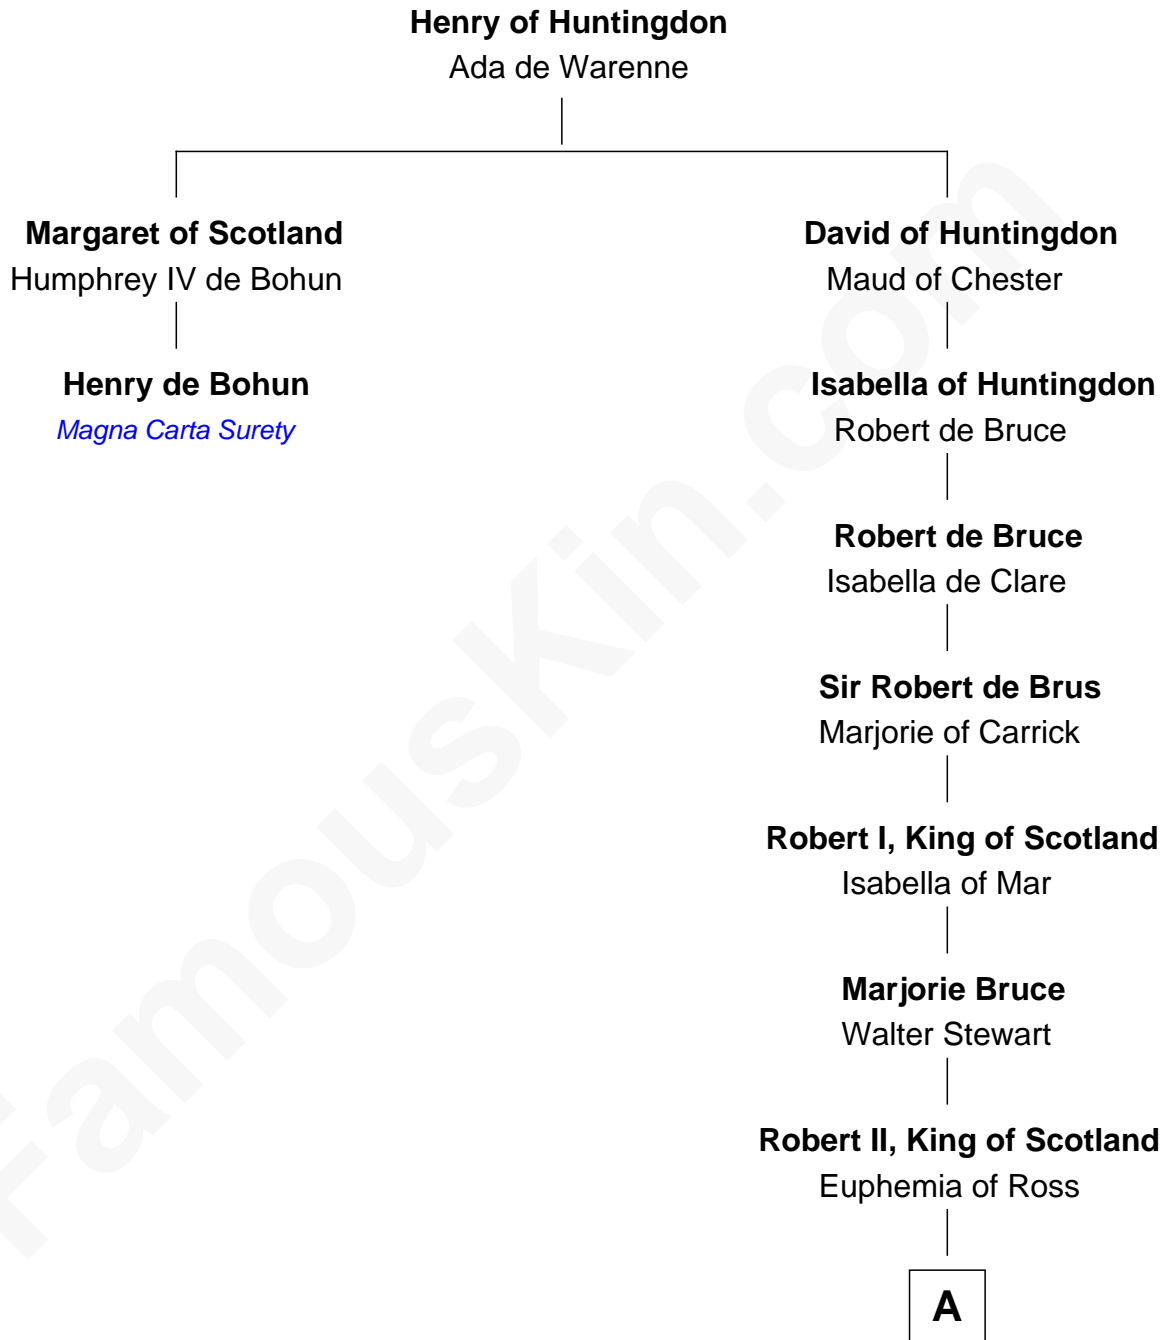

FamousKin.com Relationship Chart of

Henry de Bohun

Magna Carta Surety

1st cousin 17 times removed of

Major John Pitcairn

British Commander at Battle of Lexington

A

Elizabeth Stewart
Sir David Lindsay

Elizabeth Lindsay
Sir Robert Erskine

Thomas Erskine
Janet Douglas

Sir Alexander Erskine
Christian Crichton

Robert Erskine
Isabel Campbell

Sir John Erskine
Margaret Campbell

John Erskine
Annabel Murray

John Erskine
Mary Stewart