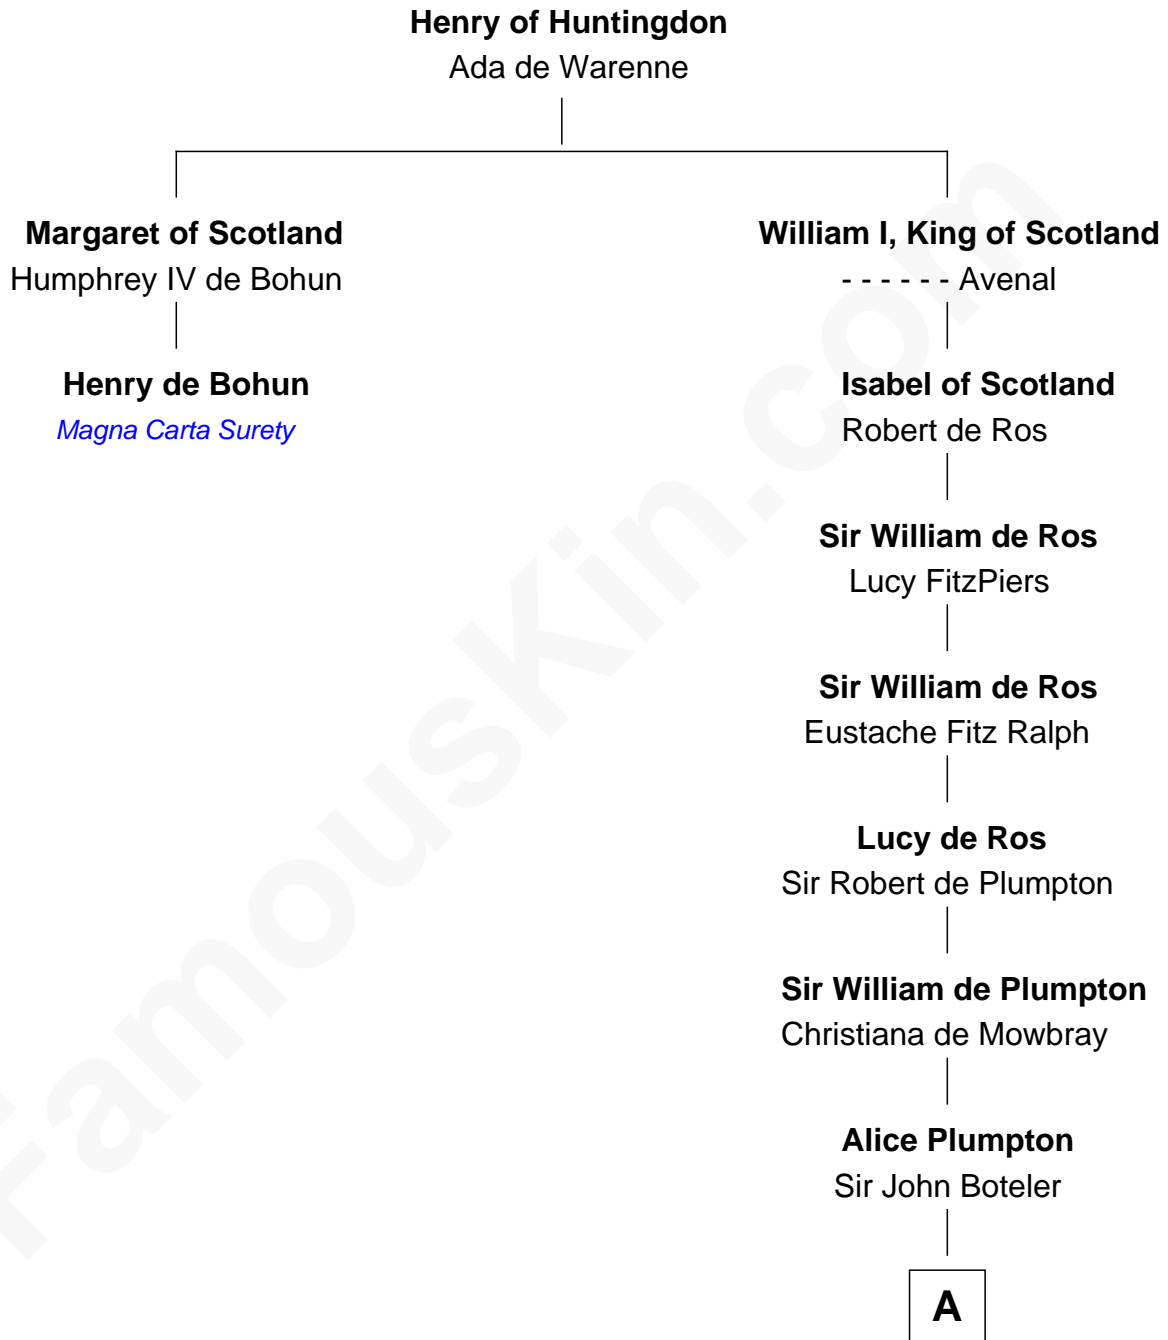

FamousKin.com Relationship Chart of

Henry de Bohun

Magna Carta Surety

1st cousin 20 times removed of

Ralph Waldo Emerson

American Poet

B

Edward Emerson