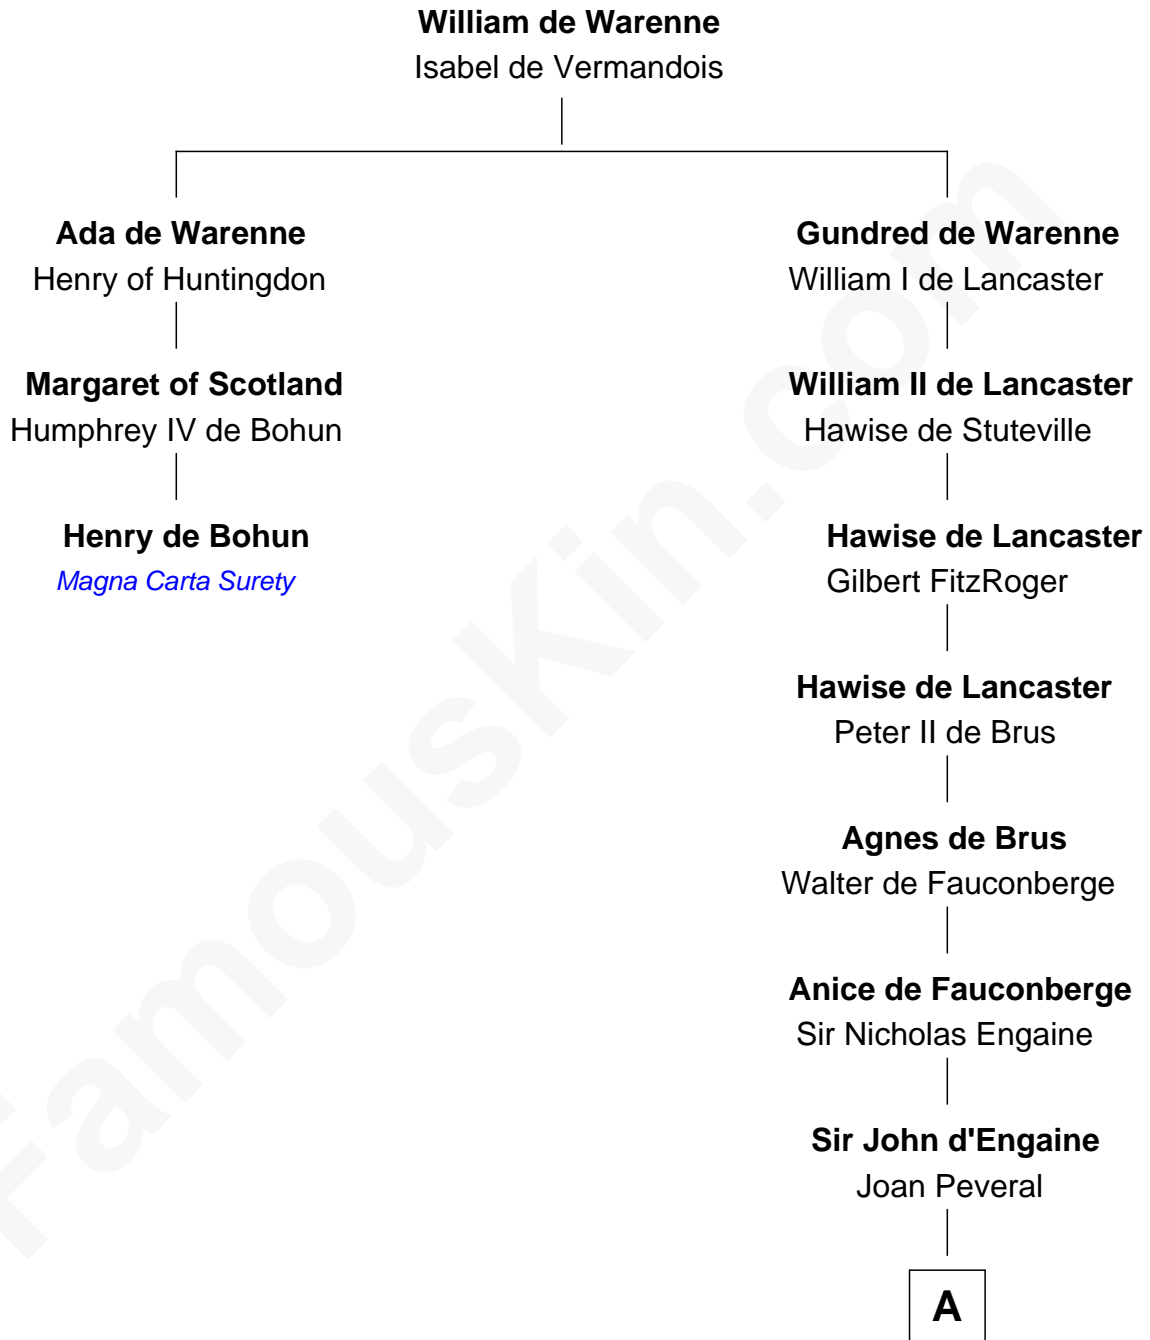

# FamousKin.com Relationship Chart of

**Henry de Bohun**

*Magna Carta Surety*

2nd cousin 18 times removed of

**Robert Townsend**

*Member of the Culper Spy Ring during the American Revolution*

**A**

**Elizabeth d'Engaine**  
Sir Laurence de Pabenham

**Katherine Pabenham**  
Sir Thomas Aylesbury

**Eleanor Aylesbury**  
Sir Humphrey Stafford

**Humphrey Stafford**  
Katherine Fray

**Sir Humphrey Stafford**  
Margaret Fogge

**Sir Humphrey Stafford**  
Margaret Tame

**Ellen Stafford**  
Thomas Barlow

**Stafford Barlow**

-----  
**Audrey Barlow**  
William Almy

**Job Almy**  
Mary Unthank

**B**

**B**

**Audrey Almy**  
James Townsend

**Jacob Townsend**  
Phoebe Seaman