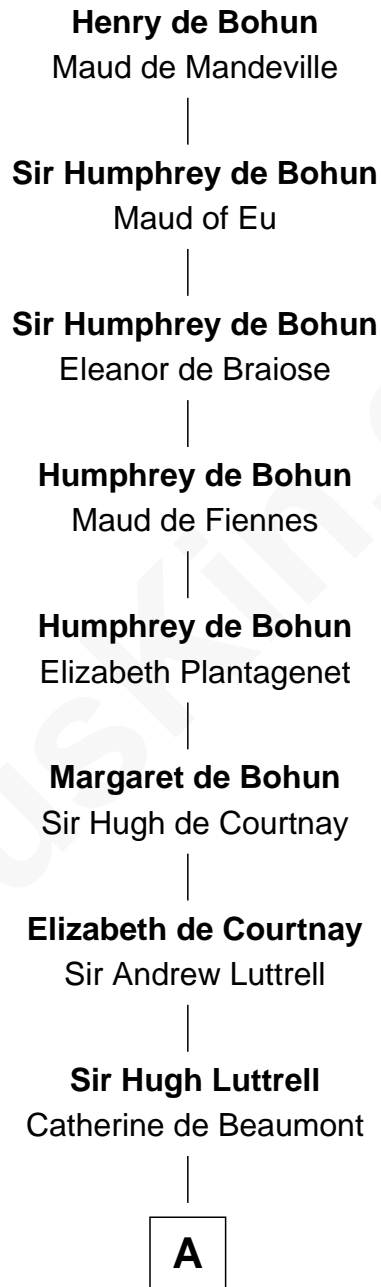

# FamousKin.com Relationship Chart of

**Henry de Bohun**

*Magna Carta Surety*

16th Great-grandfather of

**Caleb Brewster**

*Member of the Culper Spy Ring during the American Revolution*

**A**

—  
**Elizabeth Luttrell**

John Stratton

—  
**Elizabeth Stratton**

John Andrews

—  
**Elizabeth Andrews**

Sir Thomas de Windsor

—  
**Sir Andrews de Windsor**

Elizabeth Blount

—  
**Edith Windsor**

George Ludlow

—  
**Thomas Ludlow**

Jane Pyle

—  
**Roger Ludlow**

Mary Cogan

—  
**Sarah Ludlow**

Rev. Nathaniel Brewster

—  
**Daniel Brewster**