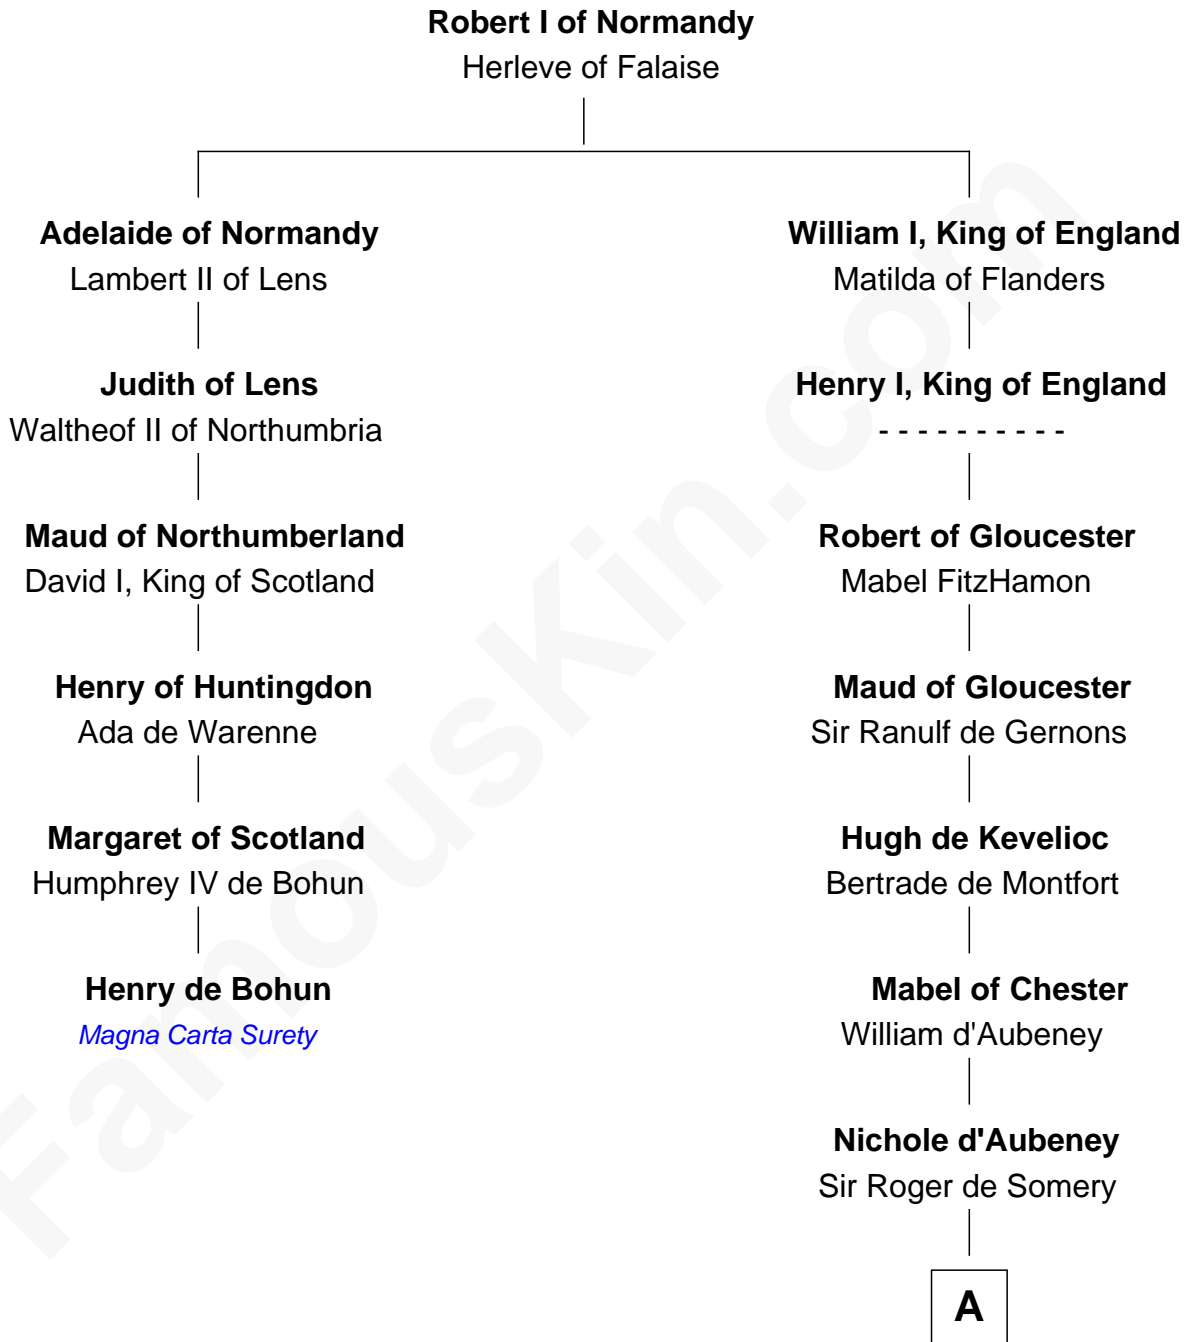

FamousKin.com Relationship Chart of

Henry de Bohun
Magna Carta Surety

5th cousin 13 times removed of

Thomas Yale

(c1616 - 1683) *Great Migration Immigrant 1638*

A

Joan de Somery
John IV le Strange

John V le Strange
Maud de Walton

Elizabeth le Strange
Gruffydd ap Madog

Gruffydd Fychan ap Gruffydd
Elen ferch Thomas ap Llewelyn

Tudor Gruffydd
Maud ferch Ienaf ap Adda

Lowri ferch Twdr
Gruffydd ap Einion

Elisau ap Gruffydd
Margaret ferch Jenkyn

Great Migration Immigrant 1638

FamousKin.com