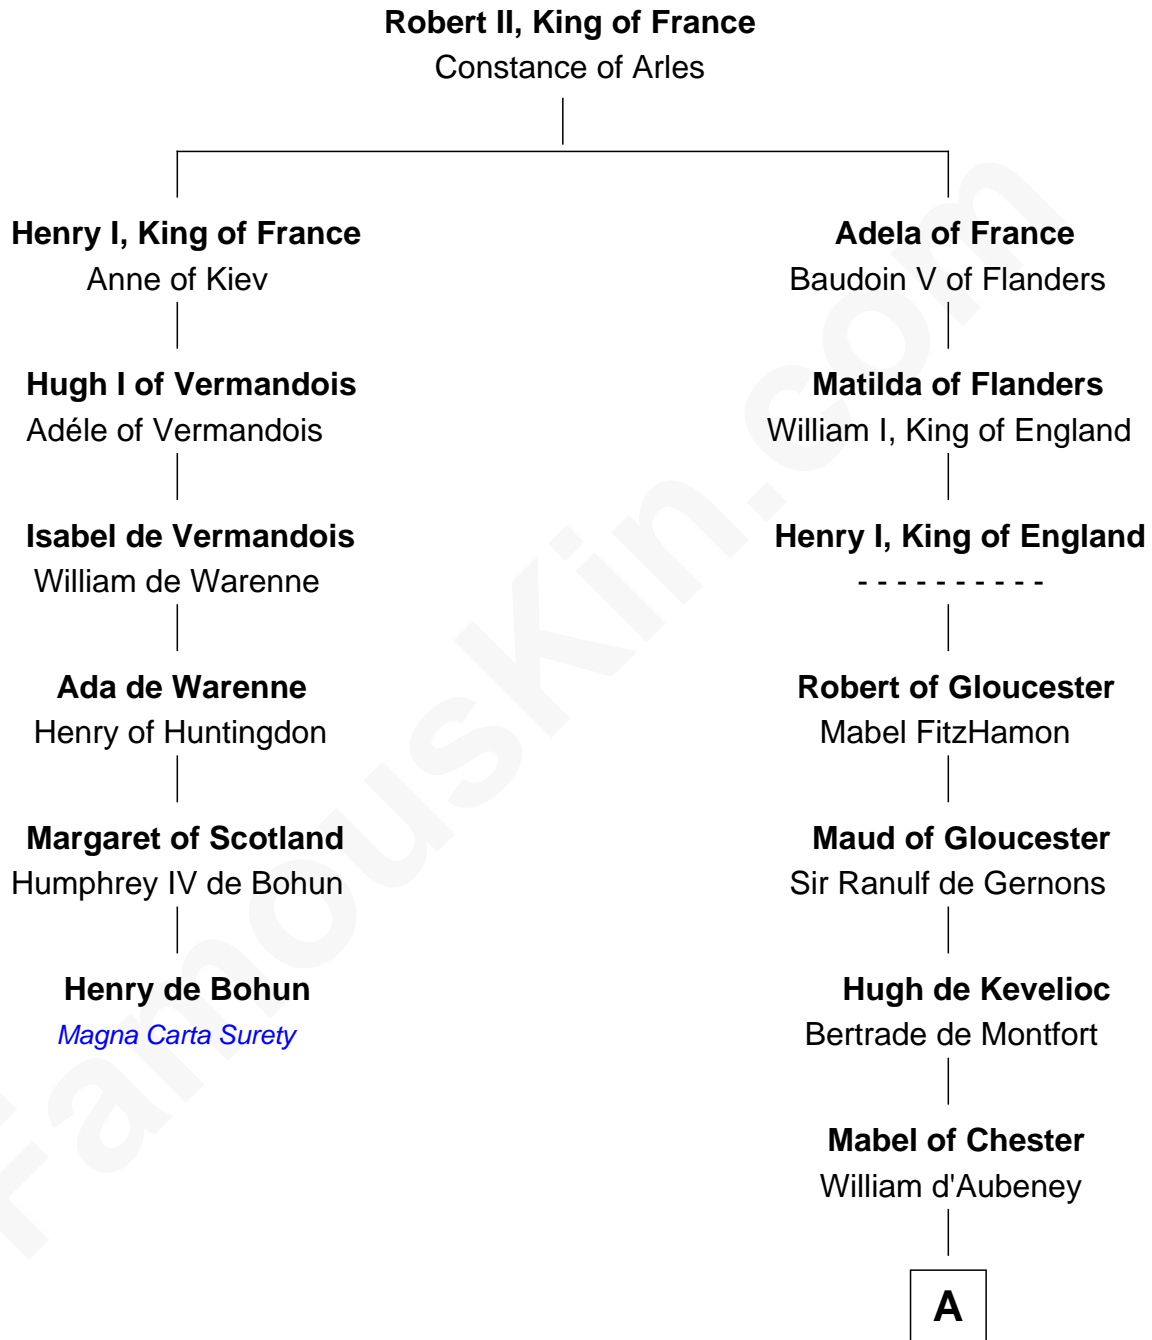

FamousKin.com Relationship Chart of

Henry de Bohun

Magna Carta Surety

5th cousin 15 times removed of

Elihu Yale

Benefactor and Namesake of Yale College

A

Nichole d'Aubenev
Sir Roger de Somery

Joan de Somery
John IV le Strange

John V le Strange
Maud de Walton

Elizabeth le Strange
Gruffydd ap Madog

Gruffydd Fychan ap Gruffydd
Elen ferch Thomas ap Llewelyn

Tudor Gruffydd
Maud ferch Ienaf ap Adda

Lowri ferch Twdr
Gruffydd ap Einion