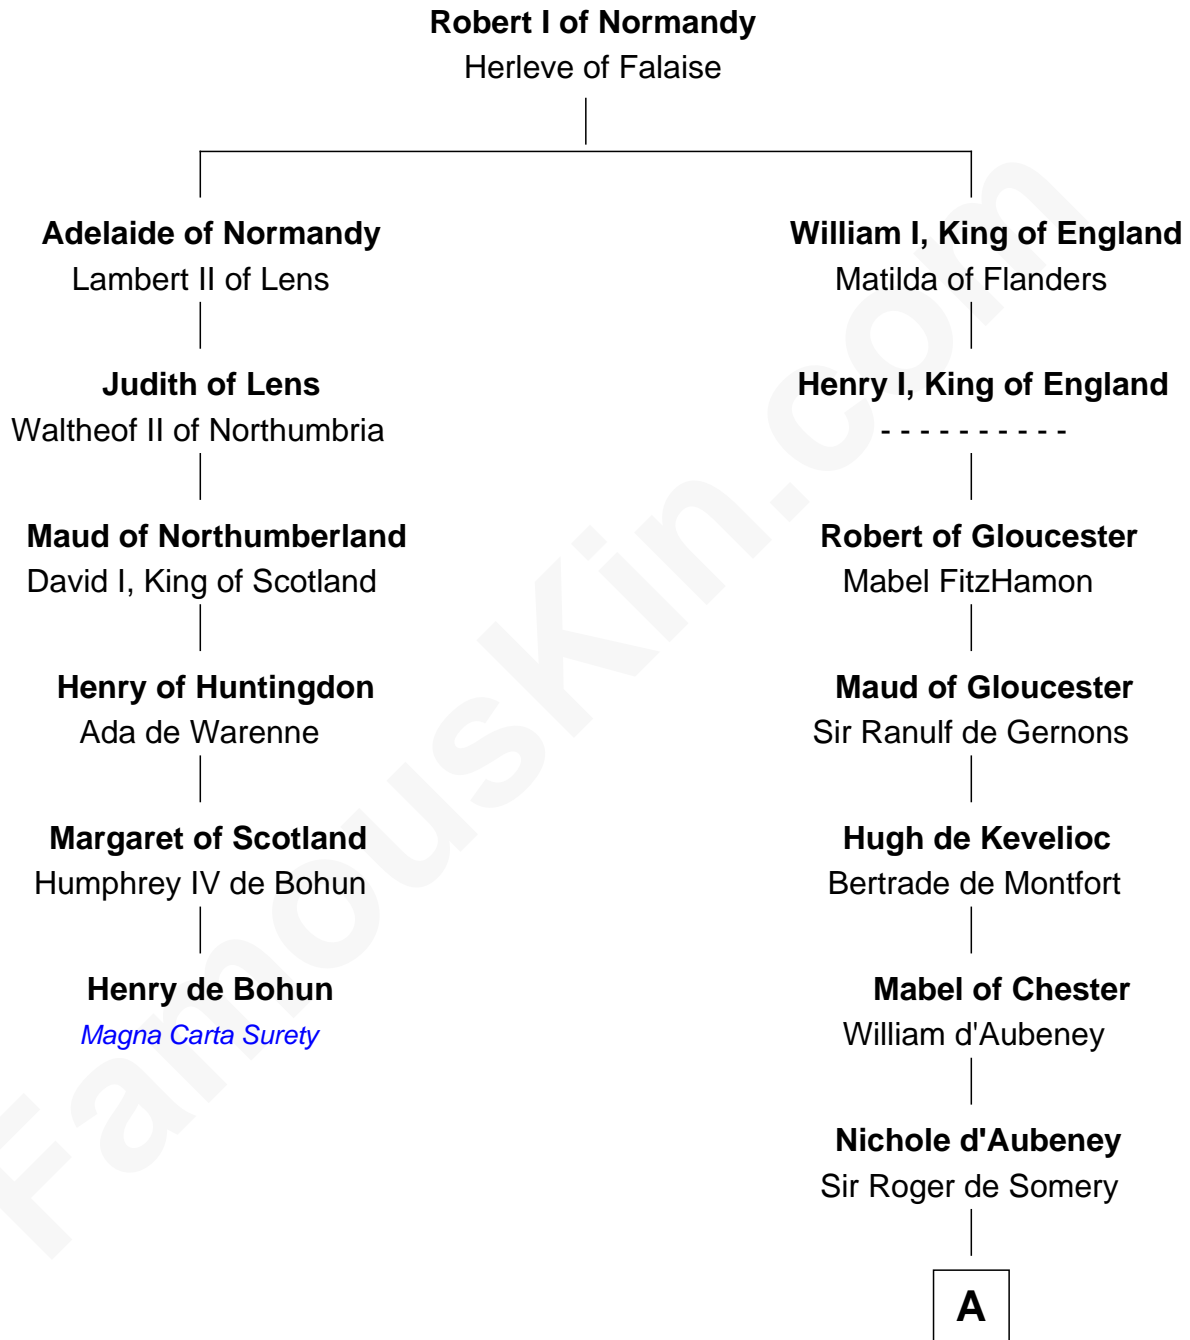

FamousKin.com Relationship Chart of

Henry de Bohun

Magna Carta Surety

5th cousin 14 times removed of

Elihu Yale

Benefactor and Namesake of Yale College

A

Joan de Somery
John IV le Strange

John V le Strange
Maud de Walton

Elizabeth le Strange
Gruffydd ap Madog

Gruffydd Fychan ap Gruffydd
Elen ferch Thomas ap Llewelyn

Tudor Gruffydd
Maud ferch Ienaf ap Adda

Lowri ferch Twdr
Gruffydd ap Einion