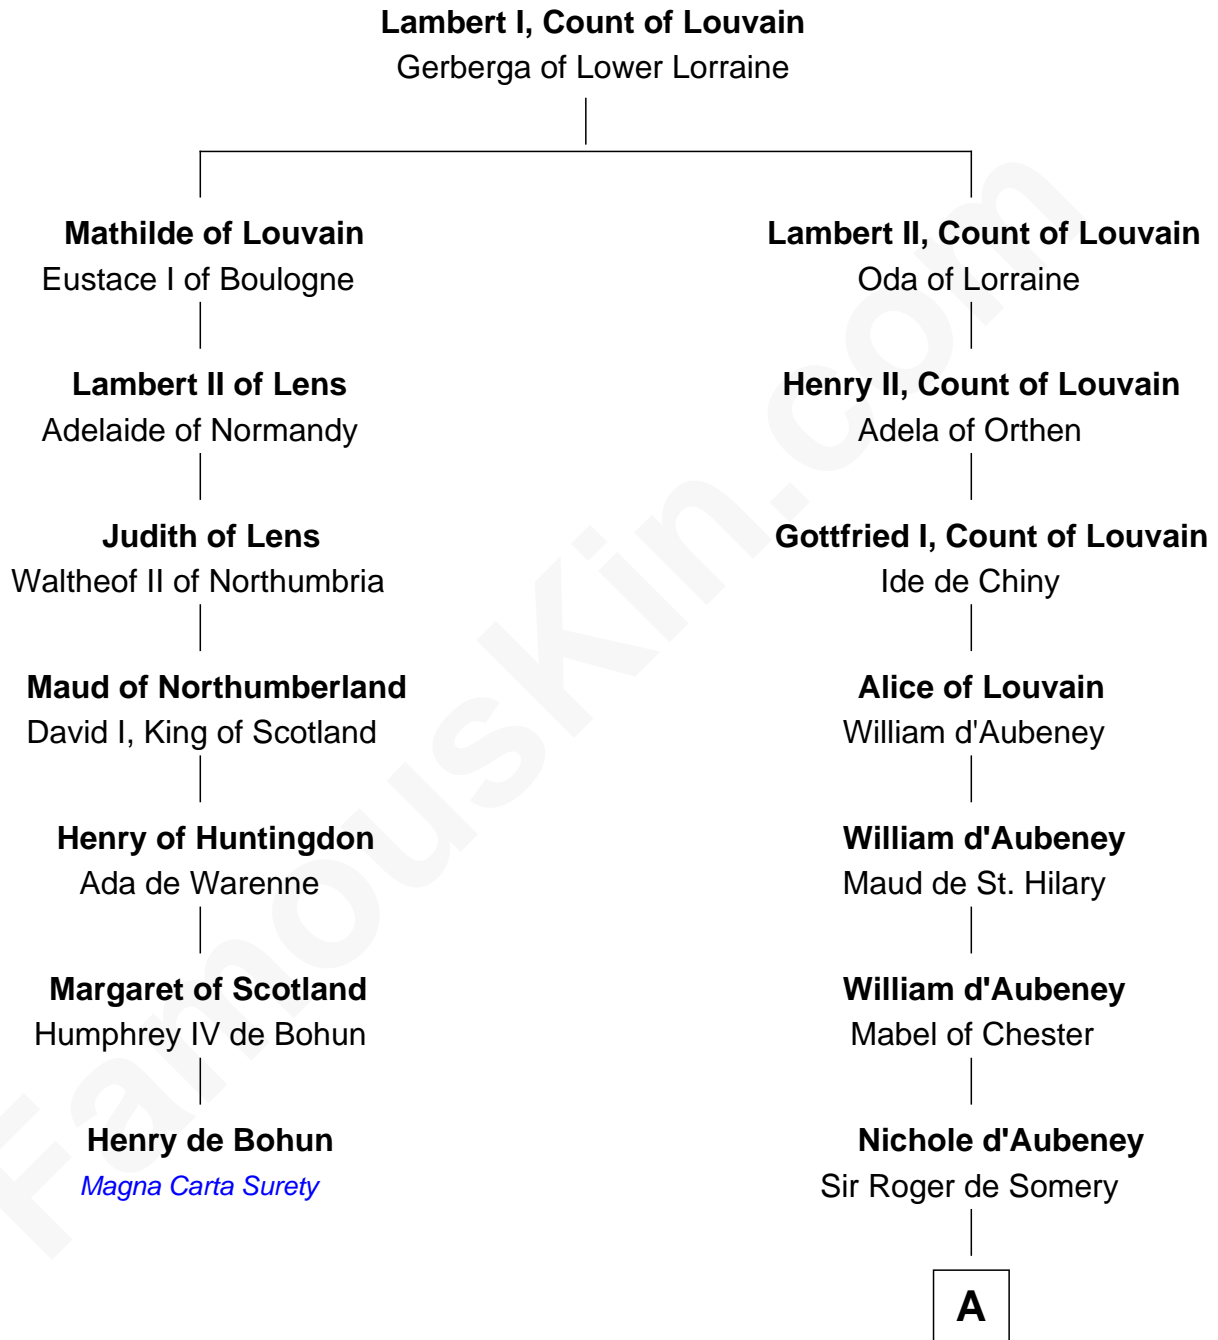

# FamousKin.com

## Relationship Chart of

**Henry de Bohun**  
*Magna Carta Surety*

6th cousin 13 times removed of

**Elihu Yale**

*Benefactor and Namesake of Yale College*

**A**

**Joan de Somery**  
John IV le Strange

**John V le Strange**  
Maud de Walton

**Elizabeth le Strange**  
Gruffydd ap Madog

**Gruffydd Fychan ap Gruffydd**  
Elen ferch Thomas ap Llewelyn

**Tudor Gruffydd**  
Maud ferch Ienaf ap Adda

**Lowri ferch Twdr**  
Gruffydd ap Einion

**Elisau ap Gruffydd**  
Margaret ferch Jenkyn