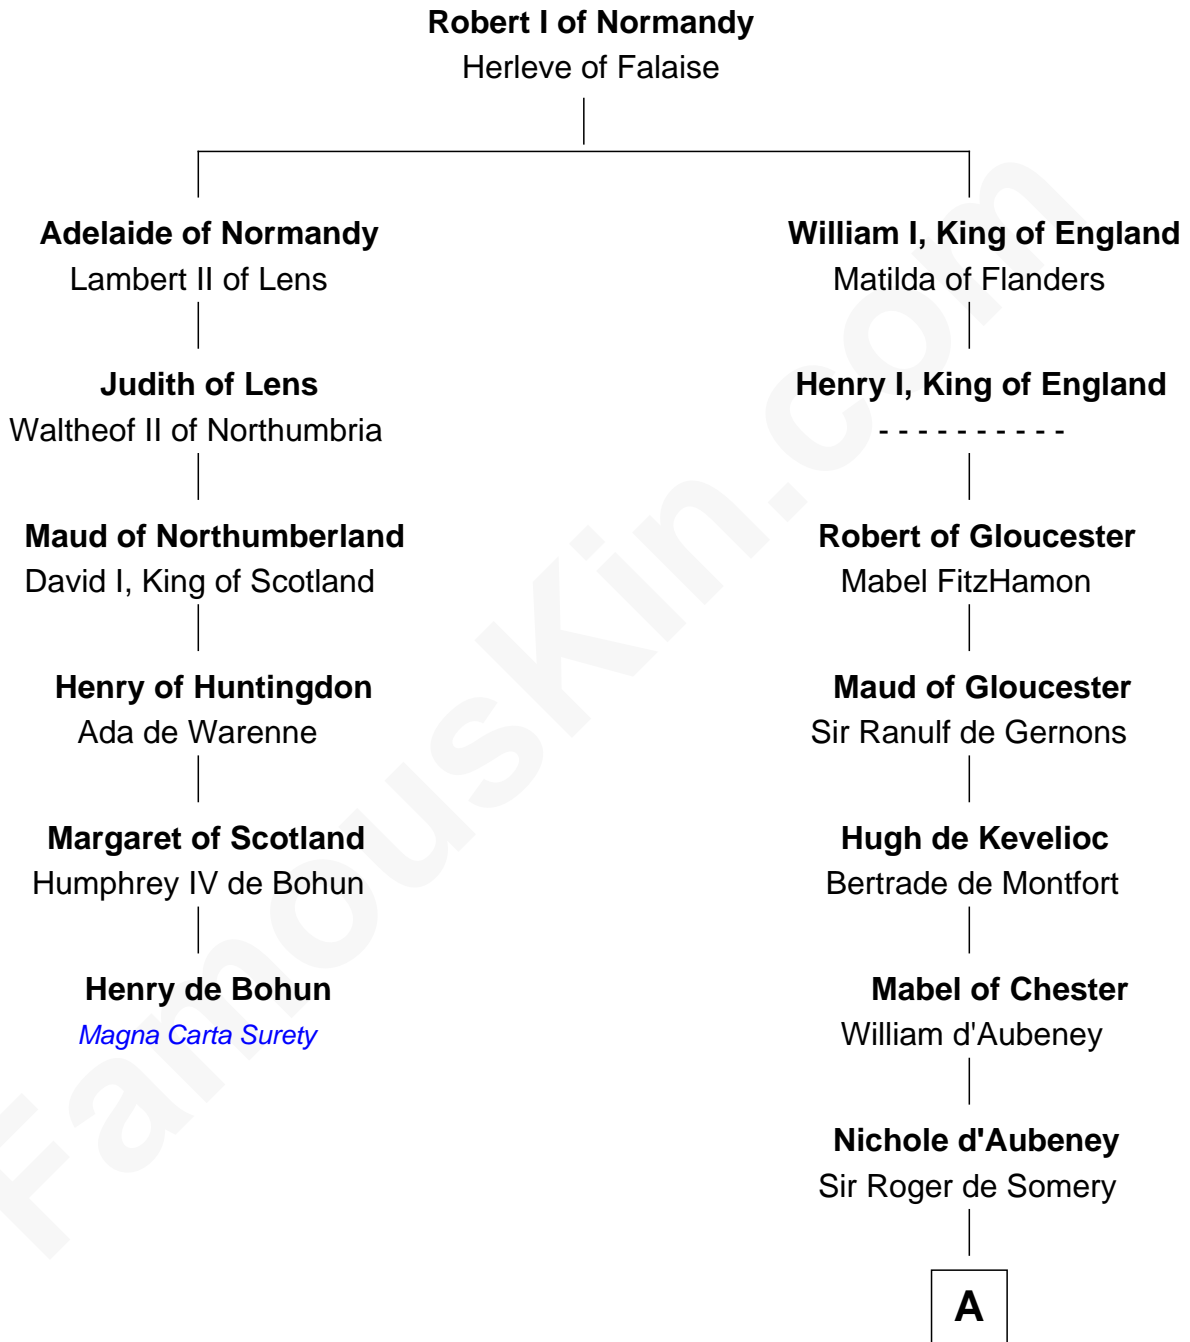

# FamousKin.com Relationship Chart of

**Henry de Bohun**  
*Magna Carta Surety*

5th cousin 13 times removed of

**David Yale**

(c1613 - 1690) *Great Migration Immigrant 1638*

**A**

**Joan de Somery**  
John IV le Strange

**John V le Strange**  
Maud de Walton

**Elizabeth le Strange**  
Gruffydd ap Madog

**Gruffydd Fychan ap Gruffydd**  
Elen ferch Thomas ap Llewelyn

**Tudor Gruffydd**  
Maud ferch Ienaf ap Adda

**Lowri ferch Twdr**  
Gruffydd ap Einion

—  
**David Yale**

*Great Migration Immigrant 1638*

FamousKin.com