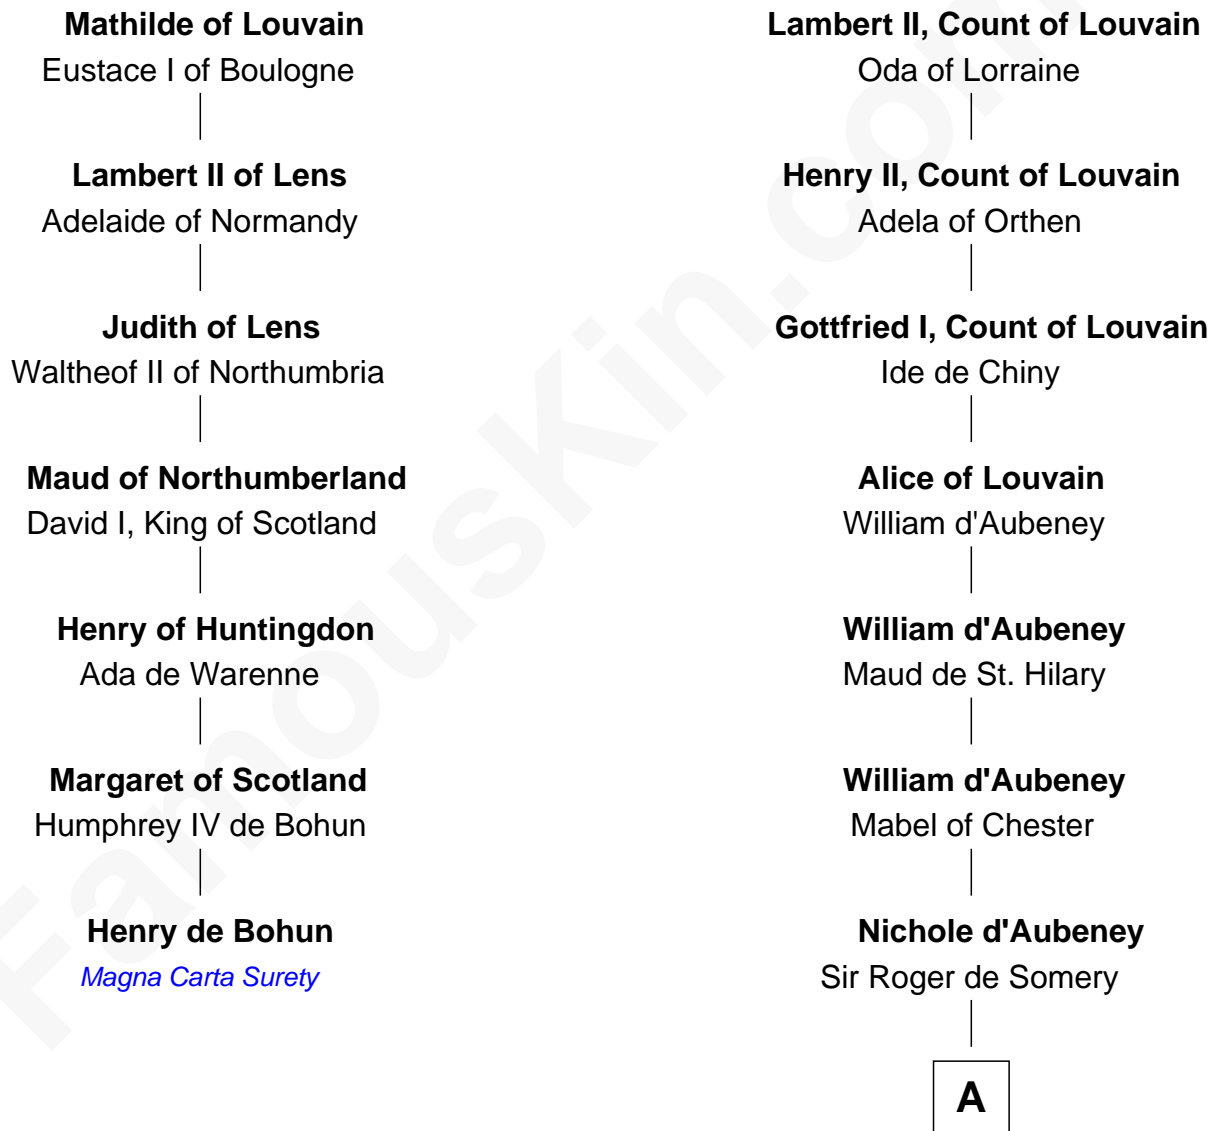

FamousKin.com Relationship Chart of

Henry de Bohun

Magna Carta Surety

6th cousin 12 times removed of

David Yale

(c1613 - 1690) *Great Migration Immigrant 1638*

Lambert I, Count of Louvain

Gerberga of Lower Lorraine

A

Joan de Somery
John IV le Strange

John V le Strange
Maud de Walton

Elizabeth le Strange
Gruffydd ap Madog

Gruffydd Fychan ap Gruffydd
Elen ferch Thomas ap Llewelyn

Tudor Gruffydd
Maud ferch Ienaf ap Adda

Ann Lloyd

—
David Yale

Great Migration Immigrant 1638

FamousKin.com