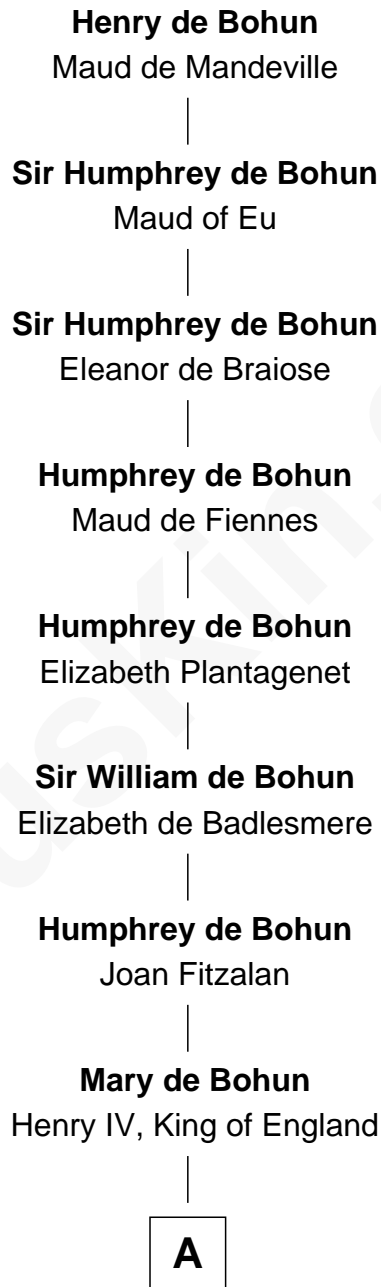

FamousKin.com Relationship Chart of

Henry de Bohun

Magna Carta Surety

24th Great-grandfather of

Christopher Reeve

Movie Actor

A

Humphrey Plantagenet

Antigone Plantagenet

Henry Grey

Elizabeth Grey

Sir Roger Kynaston

Humphrey Kynaston

Elsbeth ferch Maredudd

Margaret Kynaston

John ap Ieuan ab Owain

Humphrey Wynn

Mawd ferch Oliver

Catrin Wynn

John Lloyd

Charles Lloyd

Elizabeth Stanley

Thomas Lloyd

Mary Jones

Rachel Lloyd

Samuel Preston

B

B

Hannah Preston
Samuel Carpenter

Preston Carpenter
Hannah Smith

William Carpenter
Mary Redman

Samuel Preston Carpenter
Hannah H. Acton