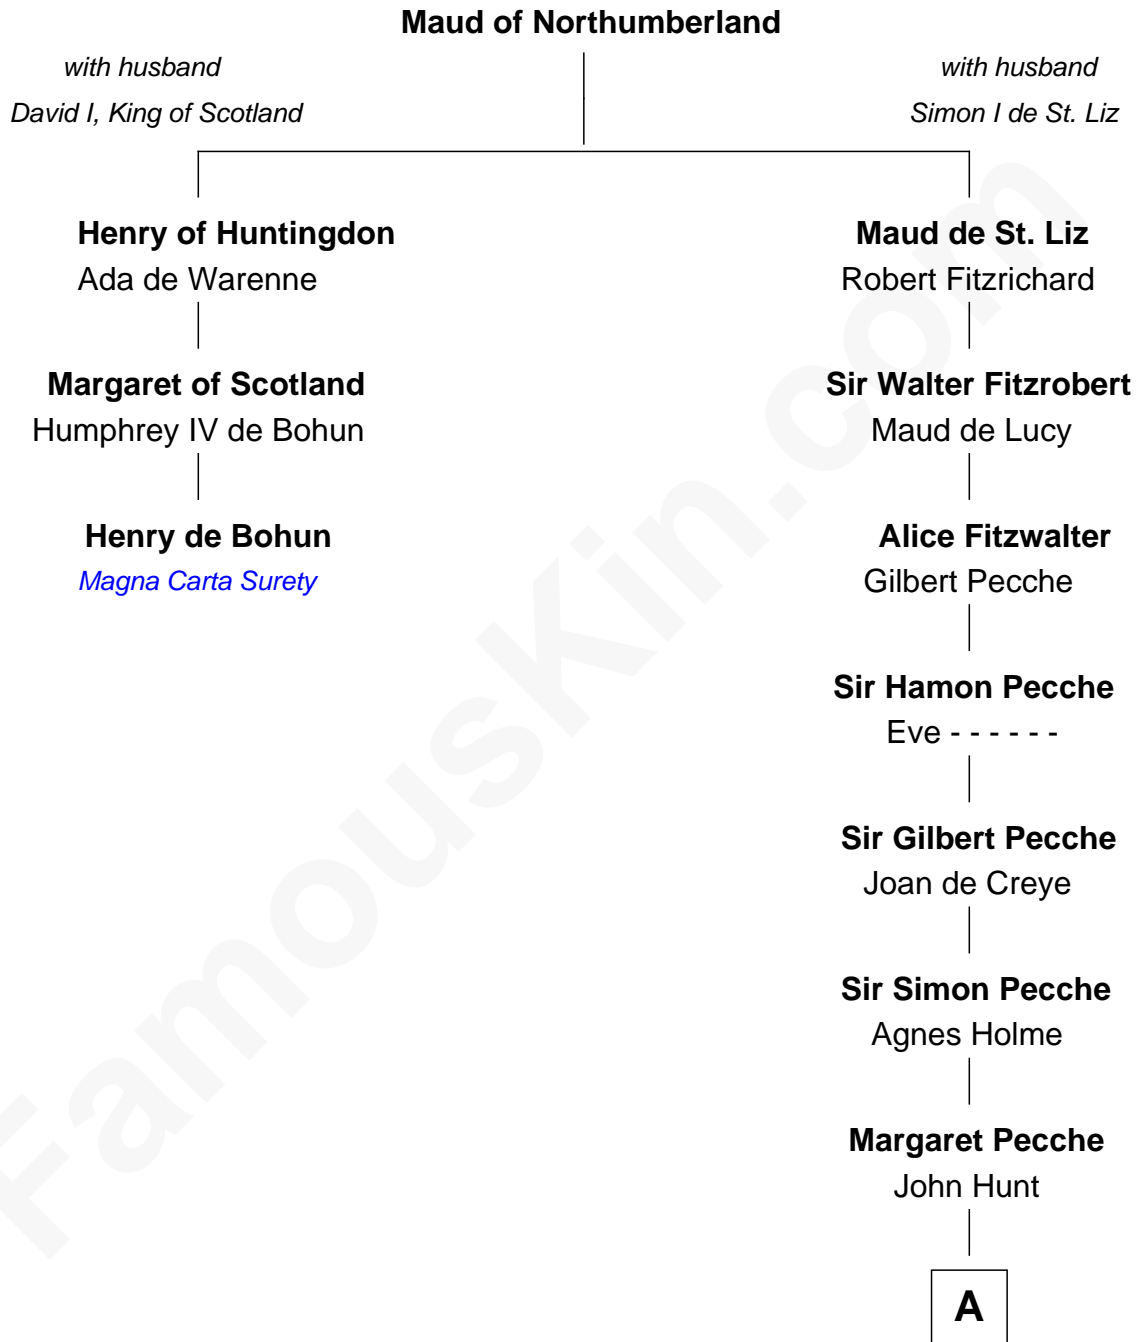

FamousKin.com Relationship Chart of

Henry de Bohun
Magna Carta Surety

2nd cousin 19 times removed of

Elphalet Remington
Founder of Remington Arms Company

A

Iodena Hunt
Thomas Cornish

John Cornish

John Cornish
Agnes Walden

Mary Cornish
Thomas Everard

Henry Everard

Thomas Everard
Margaret Wiseman

John Everard
Judith Bourne

Judith Everard
Samuel Appleton

Col. Samuel Appleton
Anna Paine

Judith Appleton
Samuel Wolcott

B