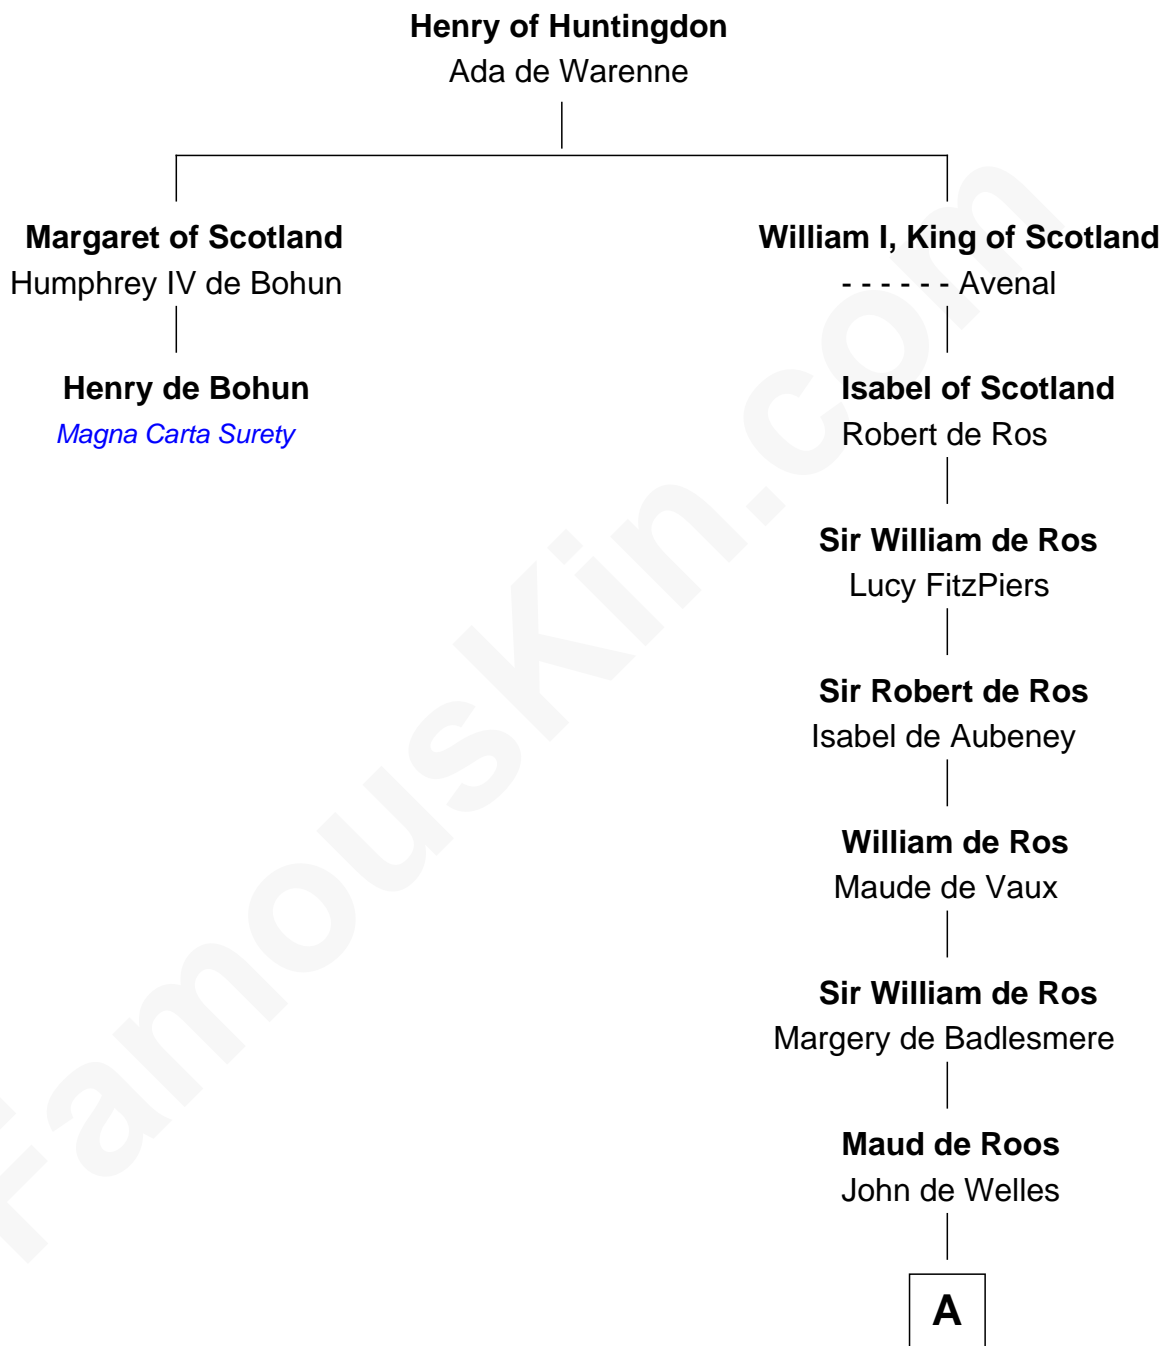

# FamousKin.com Relationship Chart of

**Henry de Bohun**

*Magna Carta Surety*

1st cousin 20 times removed of

**George Mason**

*Father of the U.S. Bill of Rights*

**A**

**Margery de Welles**

Stephen le Scrope

**Maude le Scrope**

Sir Baldwin Freville

**Joyce Freville**

Sir Roger Aston

**Sir Robert Aston**

Isabel Brereton

**John Aston**

Elizabeth Delves

**Margaret Aston**

John Kinnersley

**Isabel Kinnersley**

John Bradshaw

**Anne Bradshaw**

John Fowke

**Francis Fowke**