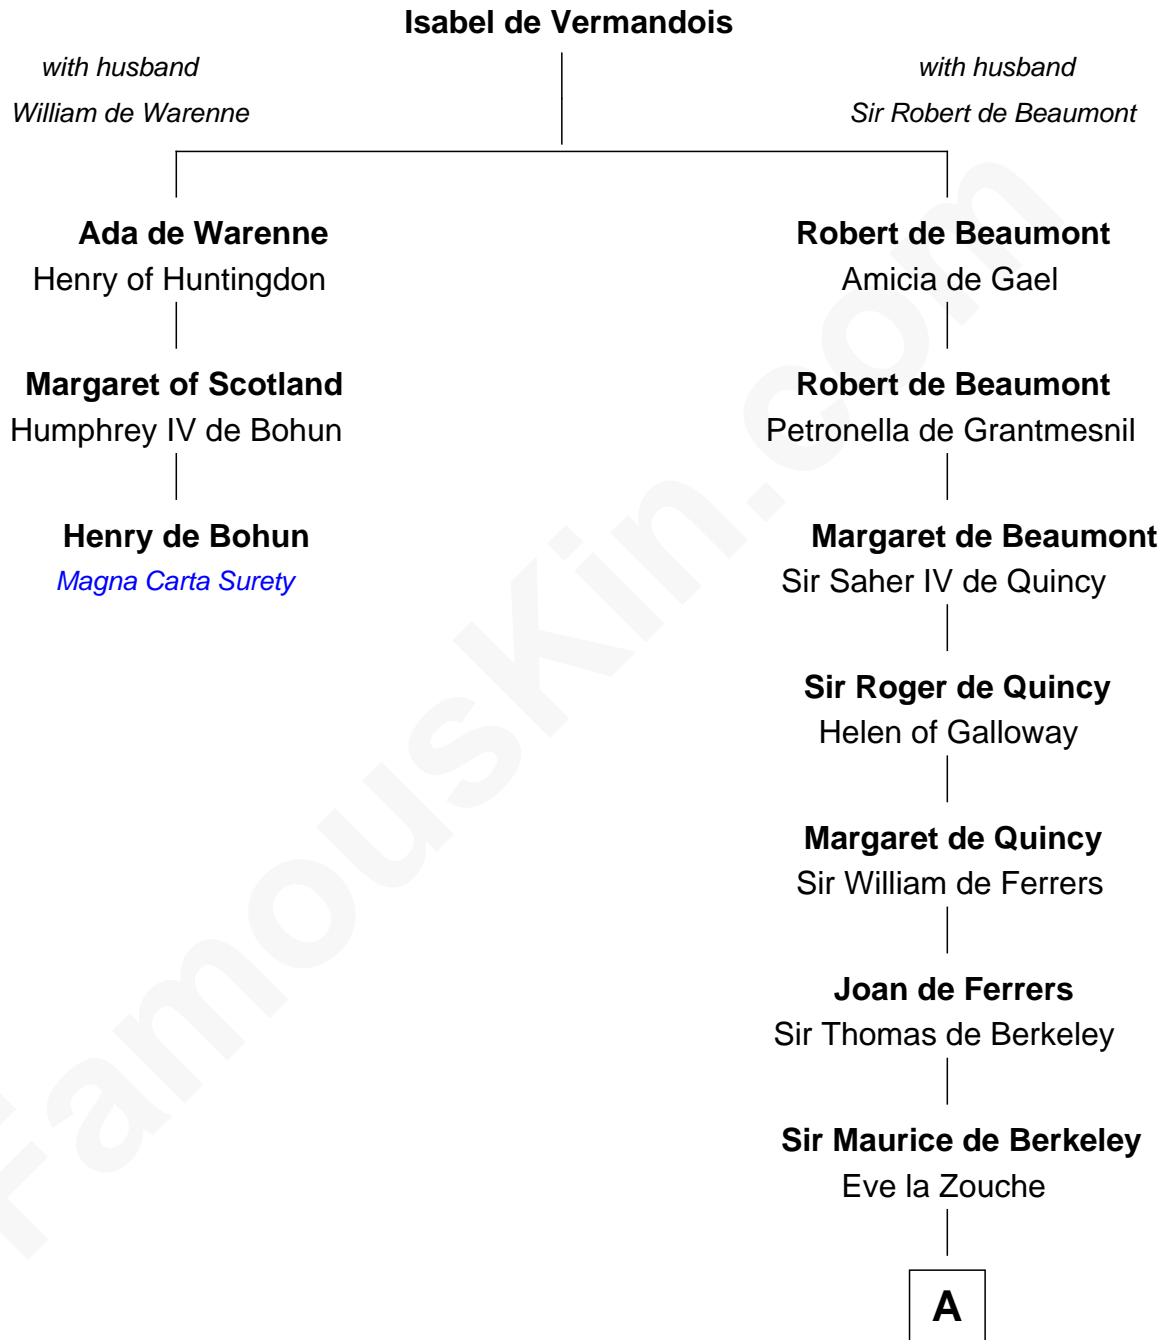

# FamousKin.com Relationship Chart of

**Henry de Bohun**

*Magna Carta Surety*

**MAYFLOWER**

2nd cousin 14 times removed of

**Richard More**

*(c1614 - c1696) Mayflower passenger 1620*

**A**

**Thomas de Berkeley**  
Katherine de Clyvedon

**Sir John Berkeley**  
Elizabeth Betteshorne

**Elizabeth Berkeley**  
Sir John Sutton

**Sir Edmund Sutton**  
Matilda Clifford

**Dorothy Sutton**  
Richard Wrottesley

**Joan Wrottesley**  
Richard Cresset

**Margaret Cresset**  
Thomas More

**Jasper More**  
Elizabeth Smalley

**Katherine More**  
Col. Samuel More

**Richard More**

*Mayflower passenger 1620*