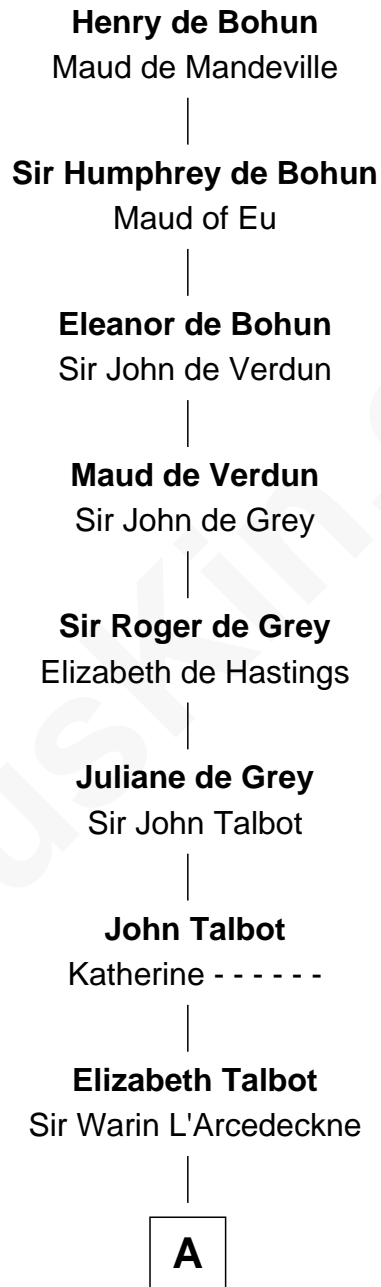

FamousKin.com Relationship Chart of

Henry de Bohun

Magna Carta Surety

14th Great-grandfather of

Richard More

(c1614 - c1696) *Mayflower passenger 1620*

MAYFLOWER

A

—
Eleanor L'Arcedeckne

Sir Walter Lucy

—
Eleanor Lucy

Sir Thomas Hopton

—
Elizabeth Hopton

Sir Roger Corbet

—
Jane Corbet

Thomas Cresset

—
Richard Cresset

Joan Wrottesley

—
Margaret Cresset

Thomas More

—
Jasper More

Elizabeth Smalley

—
Katherine More

Col. Samuel More

—
Richard More

Mayflower passenger 1620