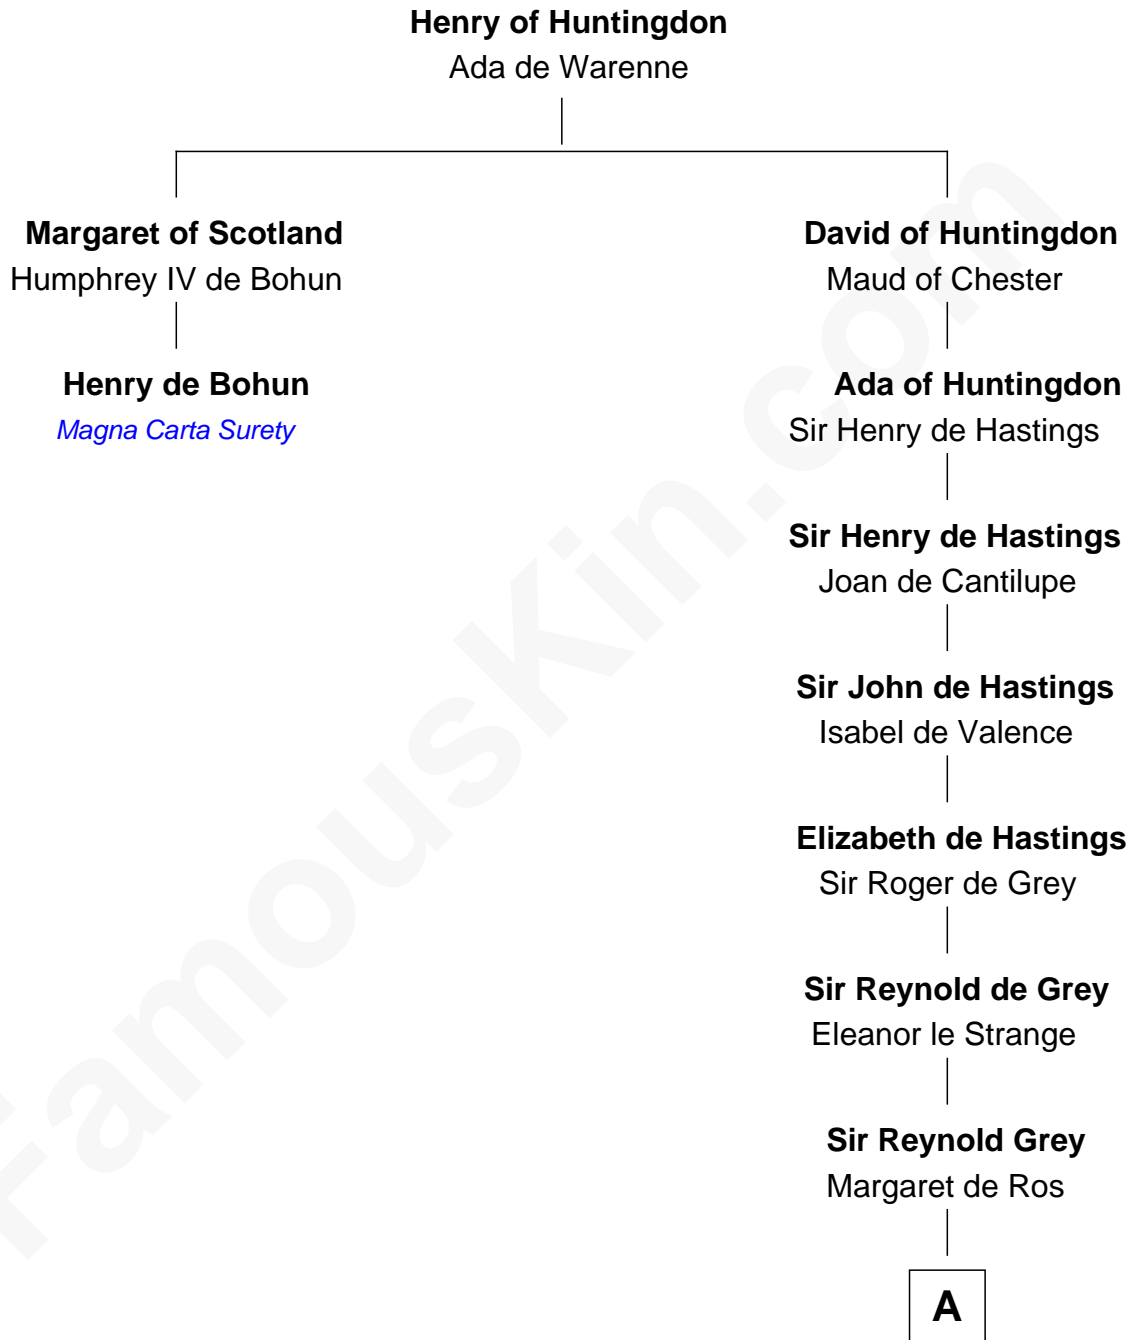

FamousKin.com

Relationship Chart of

Henry de Bohun
Magna Carta Surety

1st cousin 18 times removed of

Bathsheba (Ruggles) Spooner

First woman executed for murder in U.S. by non-British government

A

Margaret Grey
Sir William Bonville

William Bonville
Elizabeth Harington

William Bonville
Katherine Neville

Cecily Bonville
Thomas Grey

Cecily Grey
Sir John Sutton

Sir Henry Dudley
----- Ashton
Probable

Roger Dudley
Susanna Thorne

Gov. Thomas Dudley
Dorothy York

Bathsheba (Ruggles) Spooner

First Woman Executed in U.S.

FamousKin.com