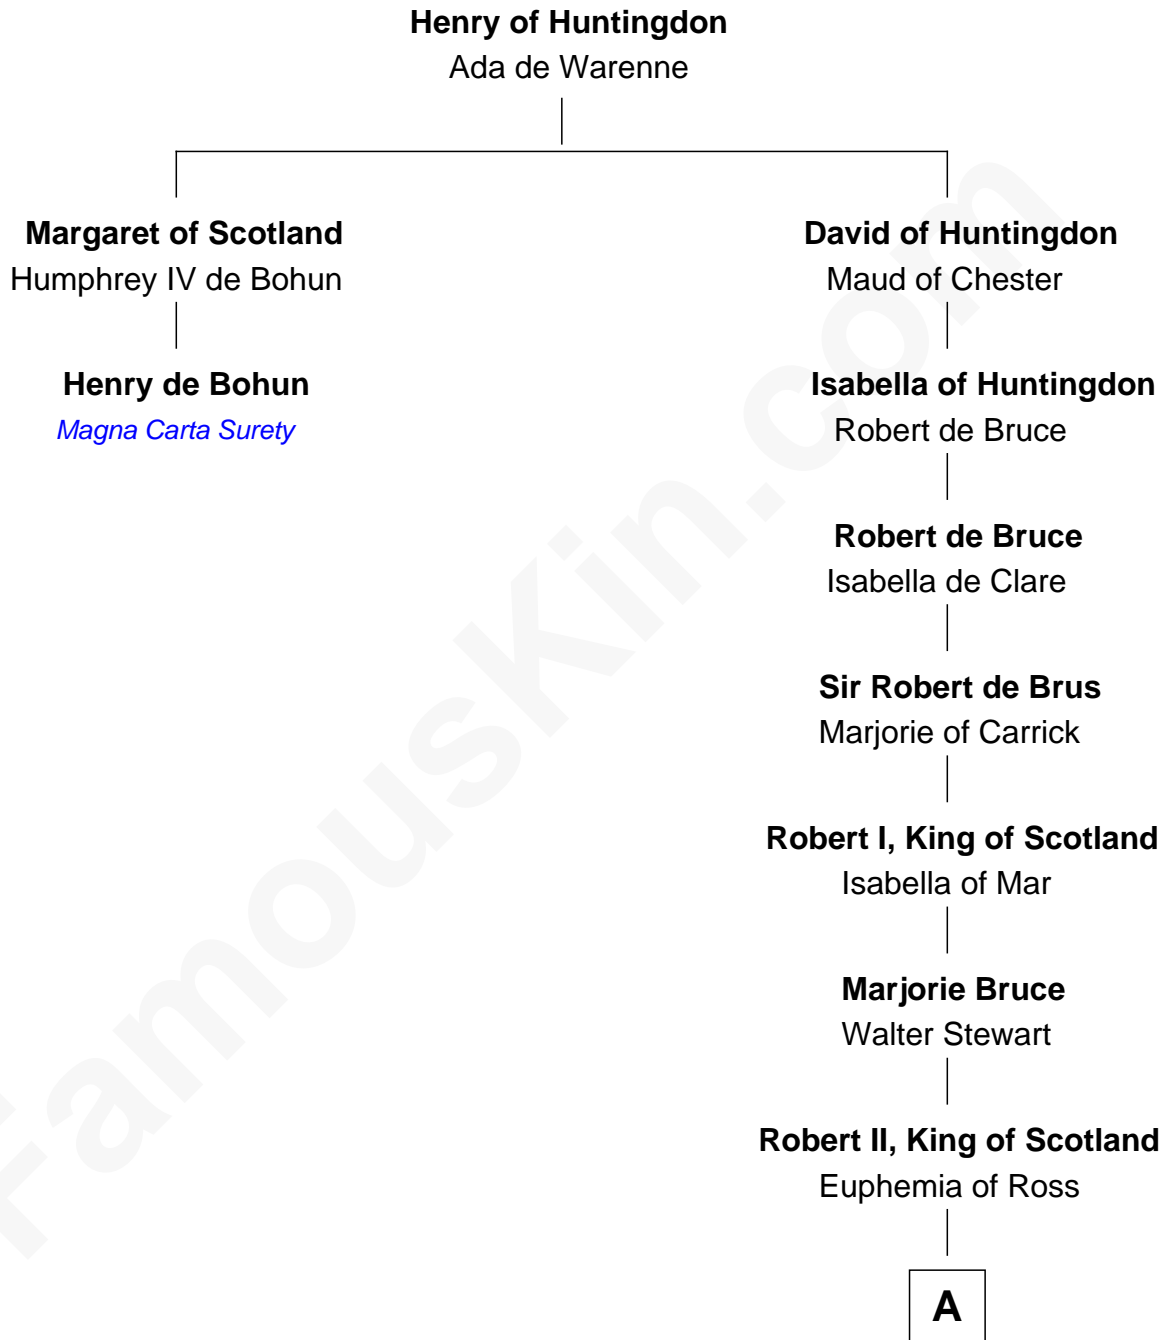

# FamousKin.com Relationship Chart of

**Henry de Bohun**

*Magna Carta Surety*

1st cousin 17 times removed of

**Patrick Henry**

*1st and 6th Governor of Virginia*

**A**

**Egidia Stewart**  
Sir William Douglas

**Egidia Douglas**  
Henry Sinclair

**William Sinclair**  
Marjory Sutherland

**Eleanor Sinclair**  
John Stewart

**Elizabeth Stewart**  
Alexander Robertson

**John Robertson**  
Margaret Crichton

**David Robertson**  
----- Innes

**William Robertson**  
Isabel Petrie

**William Robertson**  
Margaret Mitchell

**Jean Robertson**  
Alexander Henry

**B**

**B**

**John Henry**  
Mrs. Sarah Winston Syme

**Patrick Henry**  
*1st & 6th Gov. of Virginia*