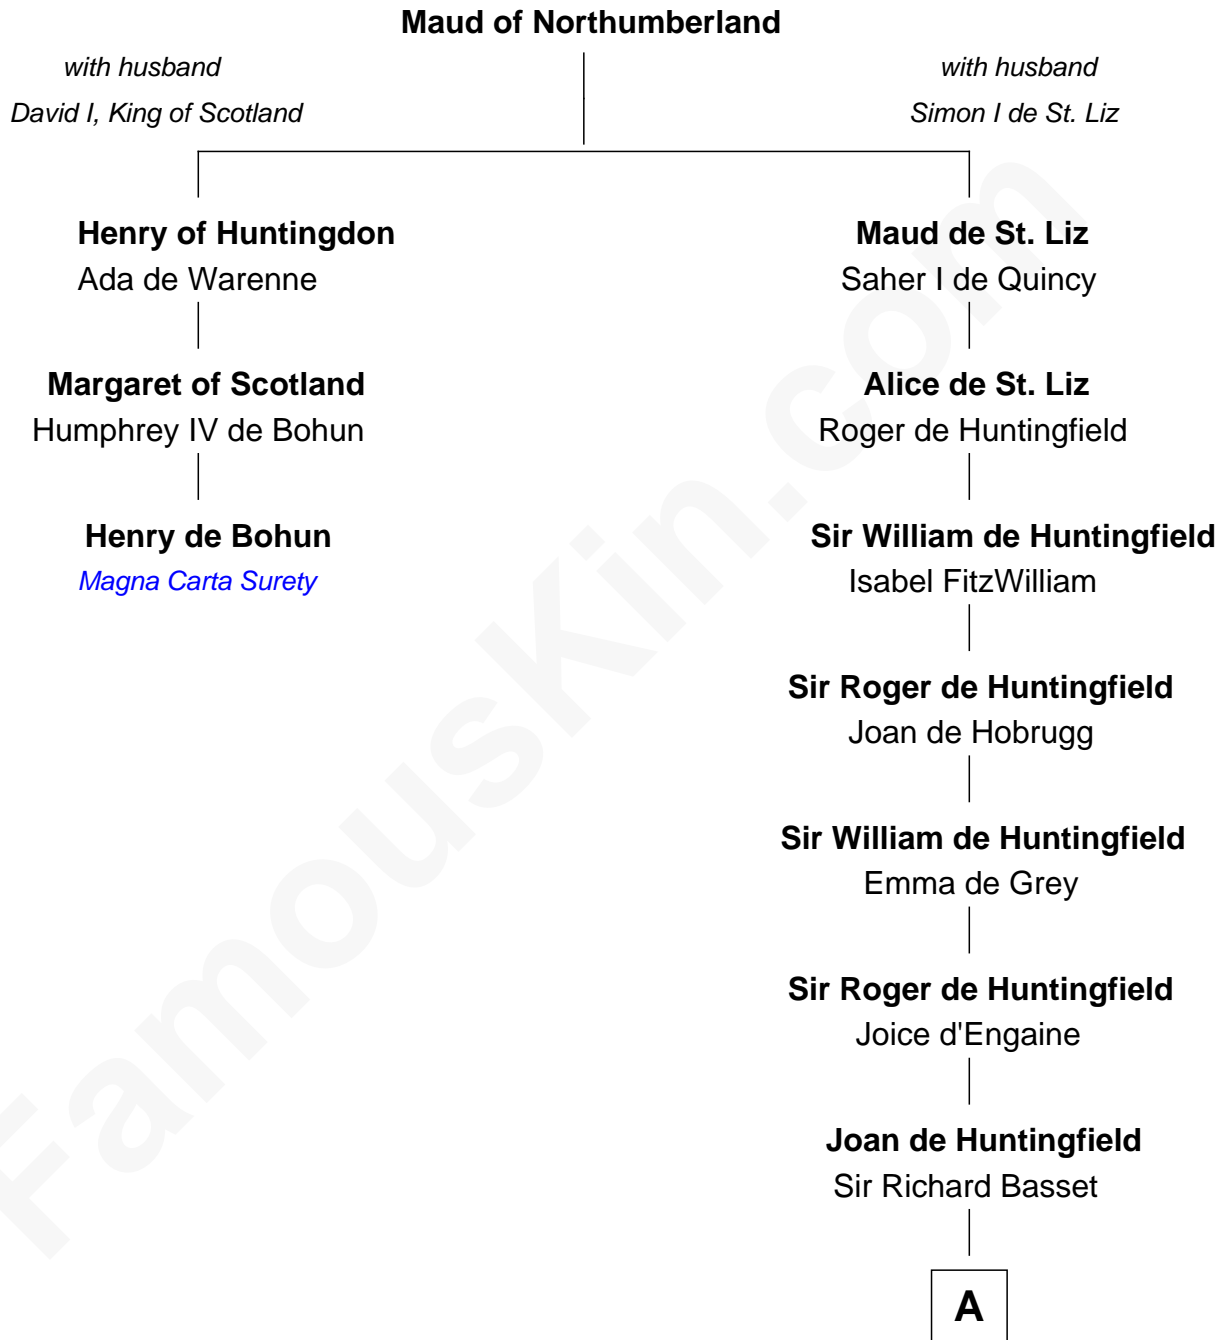

FamousKin.com Relationship Chart of

Henry de Bohun
Magna Carta Surety

2nd cousin 19 times removed of

William Greene
2nd Governor of Rhode Island

A

Sir Ralph Basset

Joan - - - - -

Joan Basset

Thomas de Aylesbury

Sir John Aylesbury

Isabel - - - - -

Sir Thomas Aylesbury

Katherine Pabenham

Eleanor Aylesbury

Sir Humphrey Stafford

Humphrey Stafford