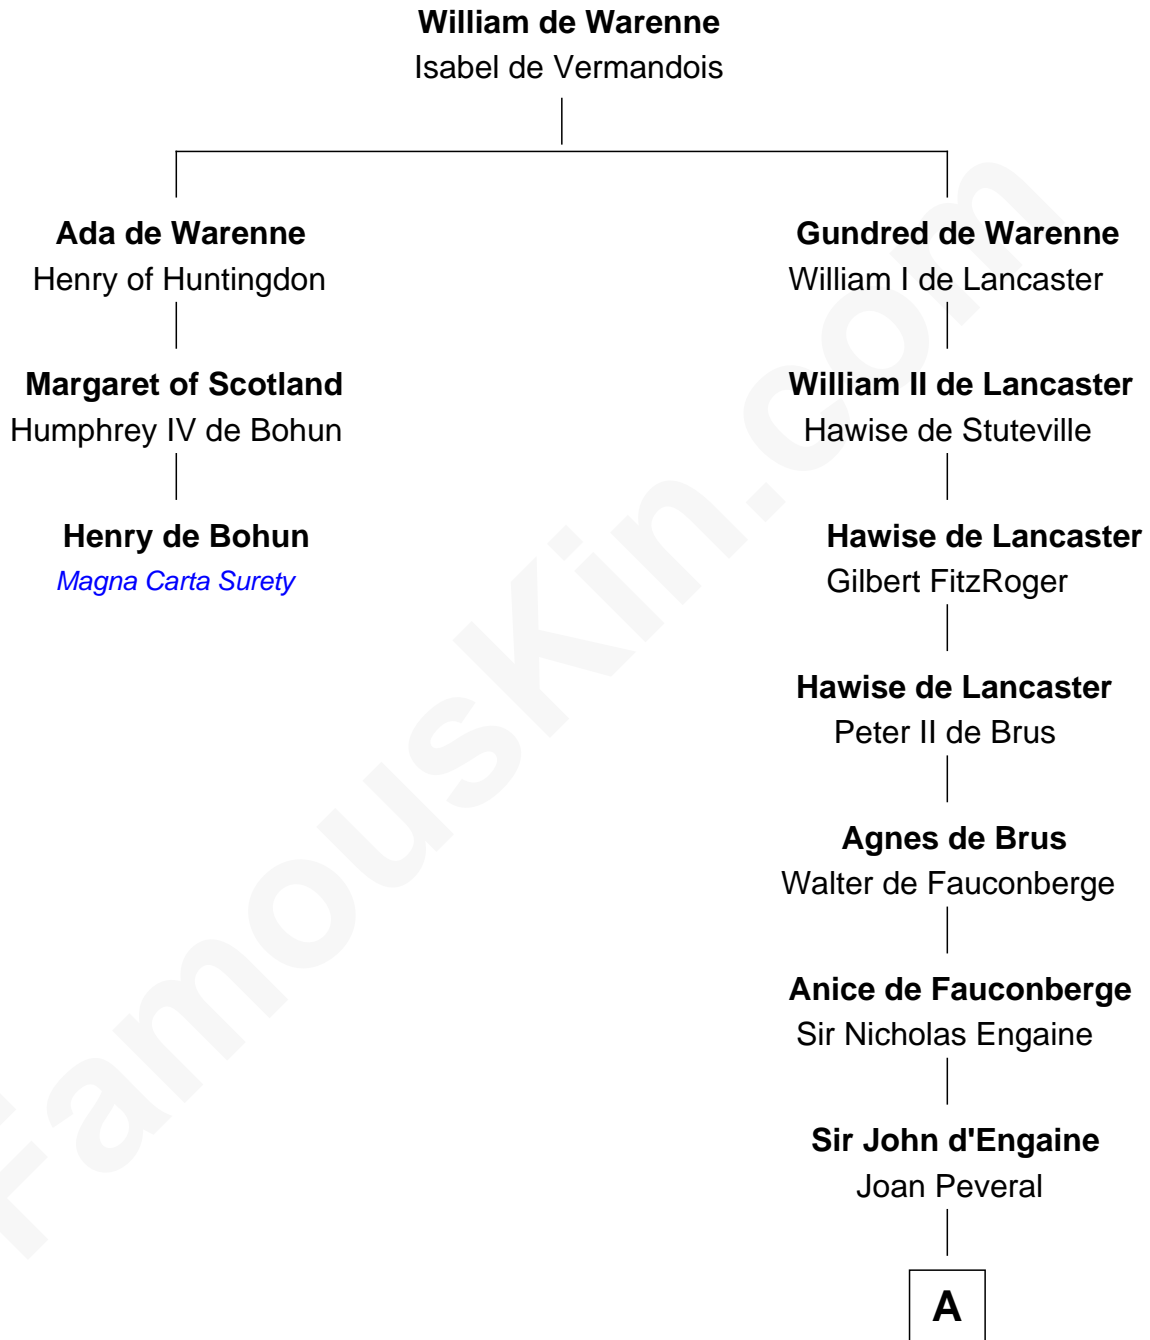

FamousKin.com Relationship Chart of

Henry de Bohun
Magna Carta Surety

2nd cousin 17 times removed of

William Greene
2nd Governor of Rhode Island

A

Elizabeth d'Engaine
Sir Laurence de Pabenham

Katherine Pabenham
Sir Thomas Aylesbury

Eleanor Aylesbury
Sir Humphrey Stafford

Humphrey Stafford
Katherine Fray

Sir Humphrey Stafford
Margaret Fogge

Sir Humphrey Stafford
Margaret Tame

Ellen Stafford
Thomas Barlow

Stafford Barlow

Audrey Barlow
William Almy

Annis Almy
John Greene

B

B

—
Samuel Greene

Mary Gorton
—

William Greene

Catharine Greene
—

William Greene