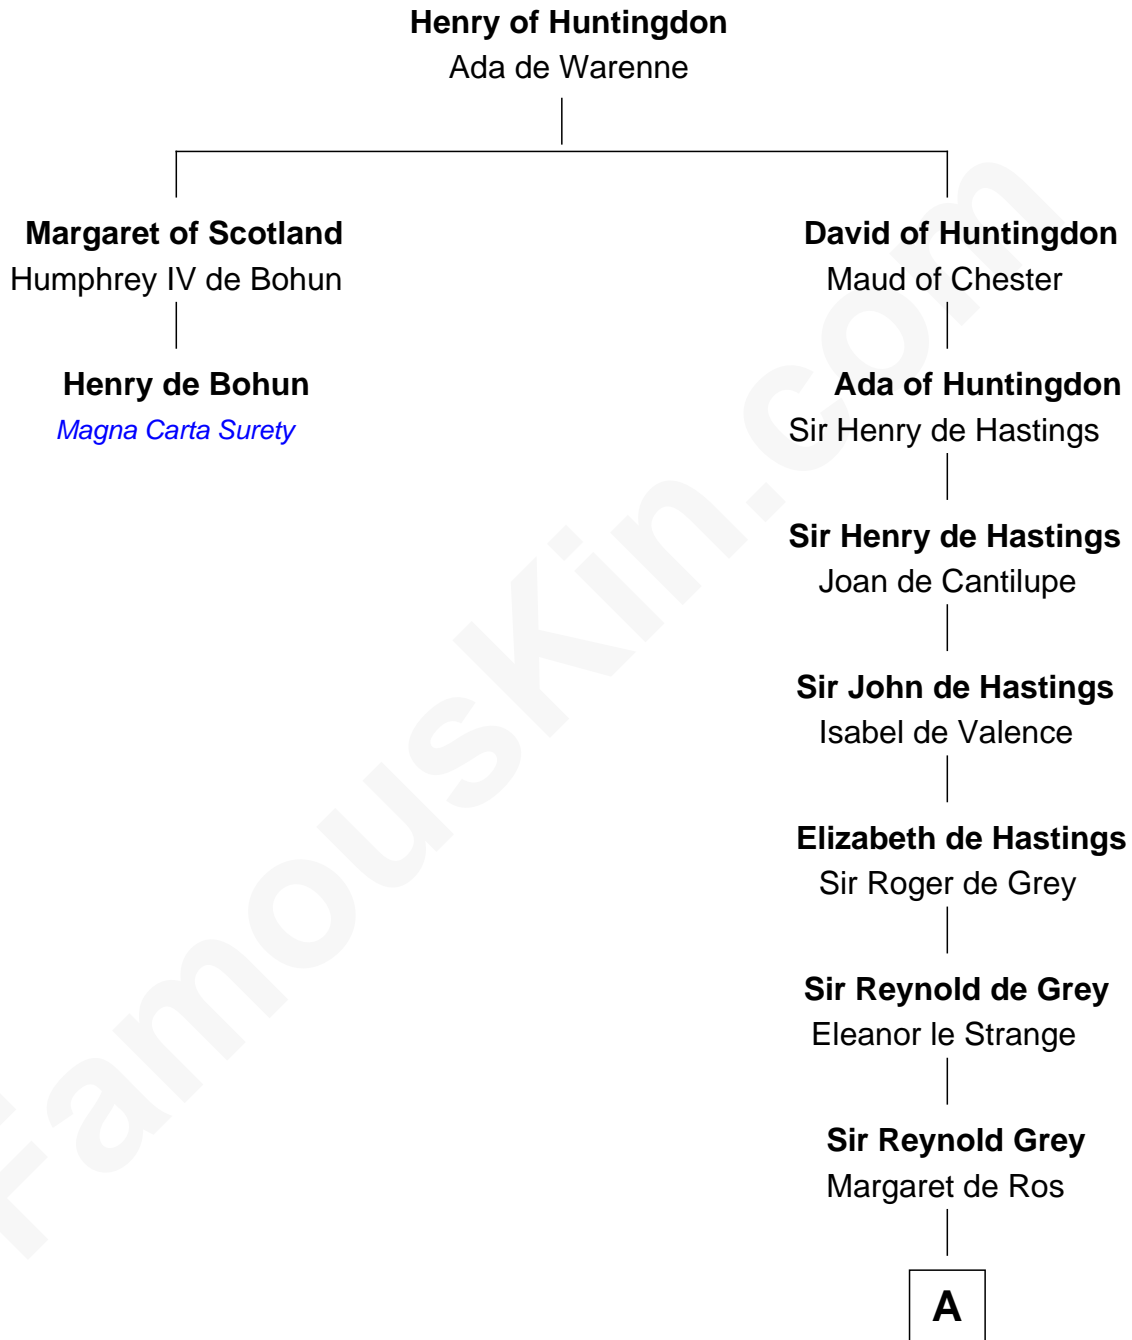

# FamousKin.com Relationship Chart of

**Henry de Bohun**

*Magna Carta Surety*

1st cousin 18 times removed of

**John Langdon**

*Signer of the U.S. Constitution*

**A**

**Margaret Grey**  
Sir William Bonville

**William Bonville**  
Elizabeth Harington

**William Bonville**  
Katherine Neville

**Cecily Bonville**  
Thomas Grey

**Cecily Grey**  
Sir John Sutton

**Sir Henry Dudley**  
----- Ashton  
*Probable*

**Roger Dudley**  
Susanna Thorne