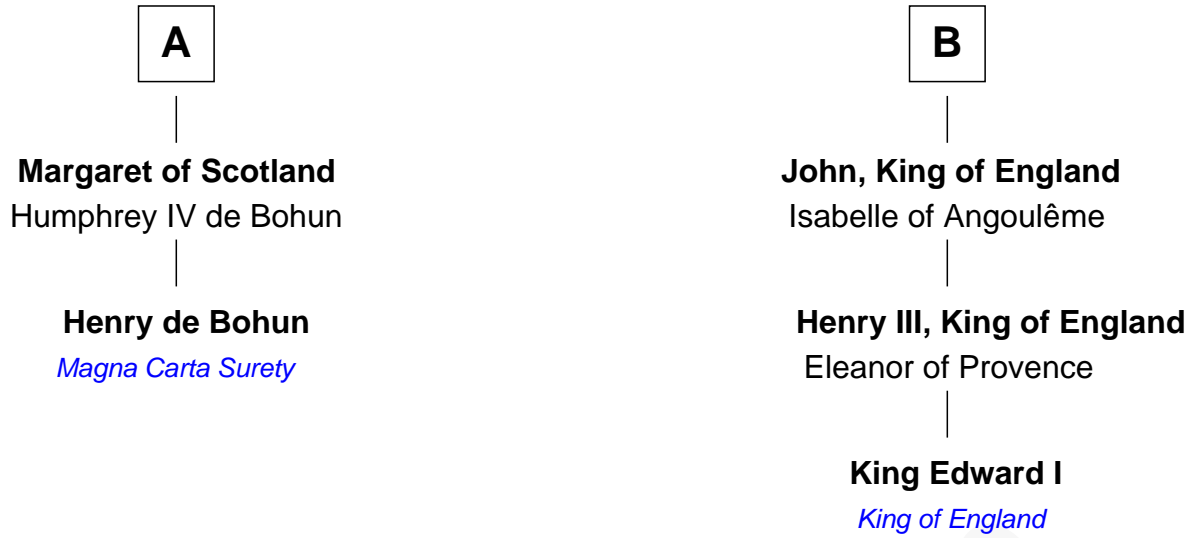

# FamousKin.com Relationship Chart of

**Henry de Bohun**

*Magna Carta Surety*

8th cousin 1 time removed of

**King Edward I**

*King of England*

**Siegfried of Luxembourg**

Hedwig of Nordgau

**Ogive of Luxembourg**

Baudoin IV of Flanders

**Baudoin V of Flanders**

Adela of France

**Matilda of Flanders**

William I, King of England

**Henry I, King of England**

Maud of Scotland

**Maud of England**

Geoffrey Plantagenet

**Henry II, King of England**

Eleanor of Aquitaine

**B**

FamousKin.com