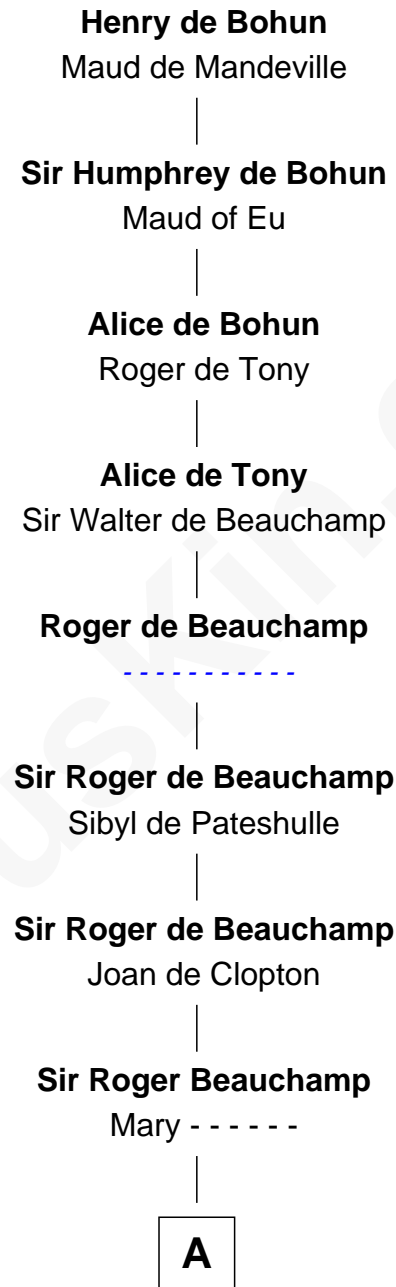

FamousKin.com Relationship Chart of

Henry de Bohun

Magna Carta Surety

24th Great-grandfather of

Jake Gyllenhaal

Movie Actor

A

Sir John Beauchamp

Edith Stourton

Margaret Beauchamp

Sir Oliver St. John

Sir John St. John

Alice Bradshagh

Sir John St. John

Sibyl ferch Morgan

Sir John St. John