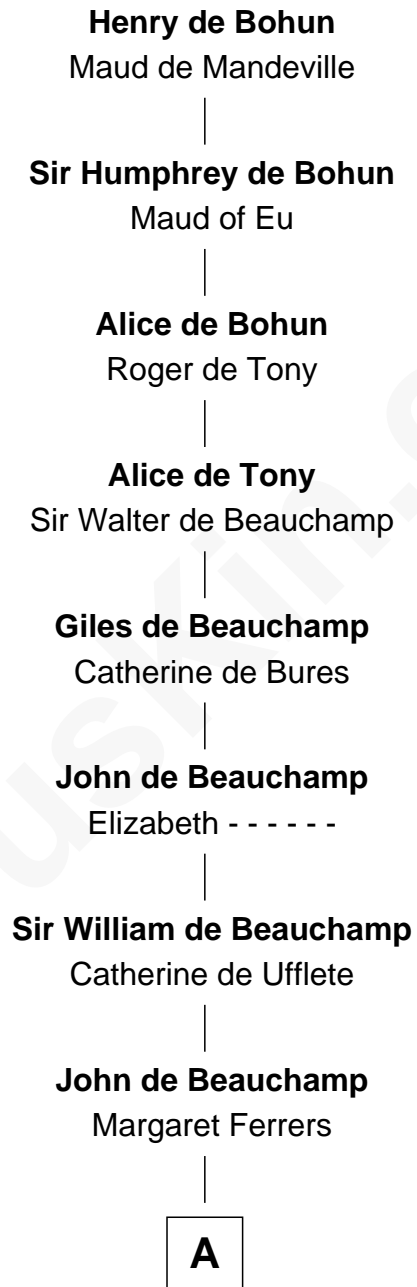

# FamousKin.com Relationship Chart of

**Henry de Bohun**

*Magna Carta Surety*

20th Great-grandfather of

**Jack London**

*Author of "The Call of the Wild"*

**A**

**Sir Richard de Beauchamp**

Elizabeth Stafford

**Anne de Beauchamp**

Sir Richard Lygon

**Sir Richard Lygon**

Margaret Greville

**Henry Lygon**

Elizabeth Berkeley

**Elizabeth Lygon**

Edward Bassett

**Jane Bassett**

John Deighton

**Jane Deighton**

John Lugg

**Esther Lugg**

James Bell

**Esther Bell**

Betsy Baker

—  
**Marshall Daniel Wellman**

Eleanor Garrett Jones

—  
**Flora Wellman**

William Henry Chaney

—  
**Jack London**

*Author of "The Call of the Wild"*