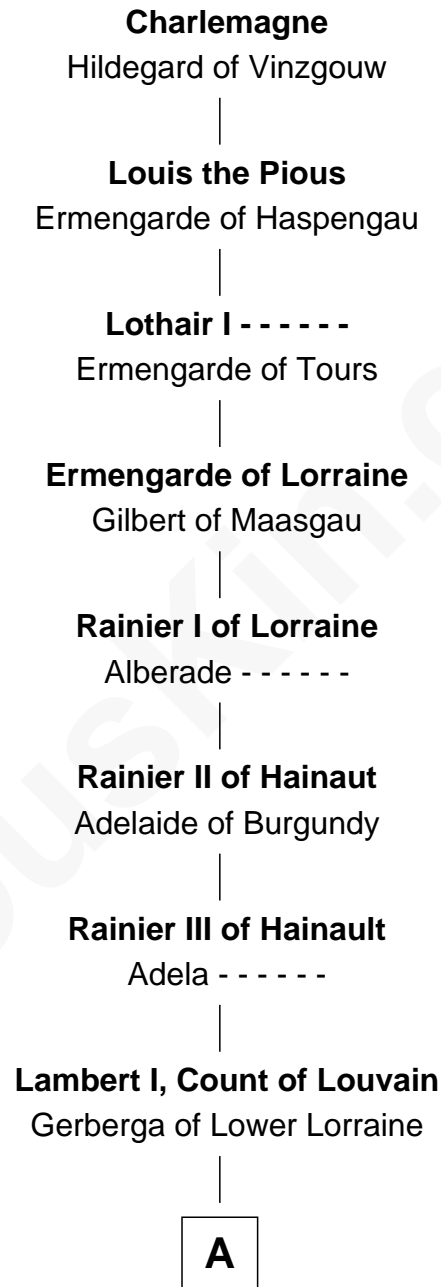

FamousKin.com

Relationship Chart of

Henry de Bohun

Magna Carta Surety

12th Great-grandson of

Charlemagne

King of the Franks

A

Mathilde of Louvain

Eustace I of Boulogne

Lambert II of Lens

Adelaide of Normandy

Judith of Lens

Waltheof II of Northumbria

Maud of Northumberland

David I, King of Scotland