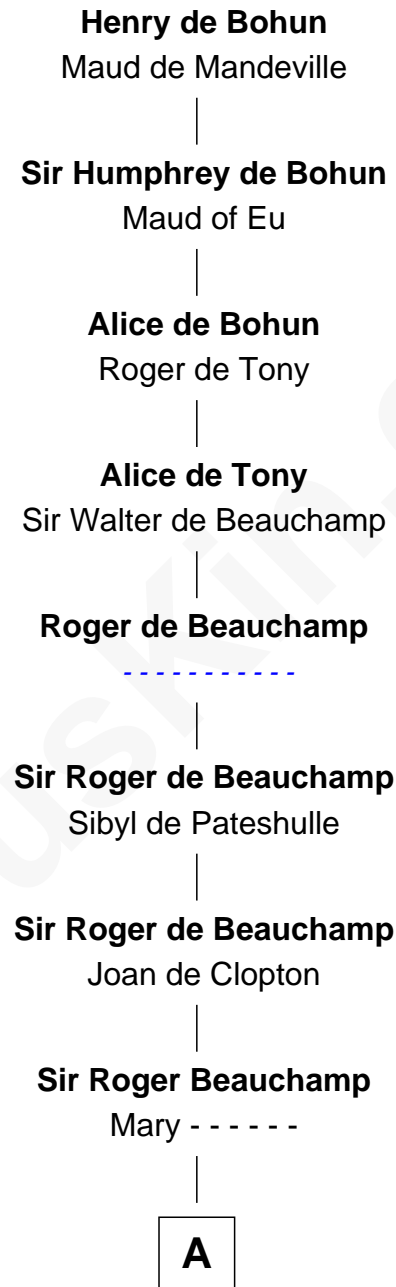

# FamousKin.com Relationship Chart of

**Henry de Bohun**

*Magna Carta Surety*

21st Great-grandfather of

**James Sherman**

*27th U.S. Vice-President*

**A**

**Sir John Beauchamp**

Edith Stourton

**Margaret Beauchamp**

Sir Oliver St. John

**Sir John St. John**

Alice Bradshagh

**Sir John St. John**

Sibyl ferch Morgan

**Alexander St. John**