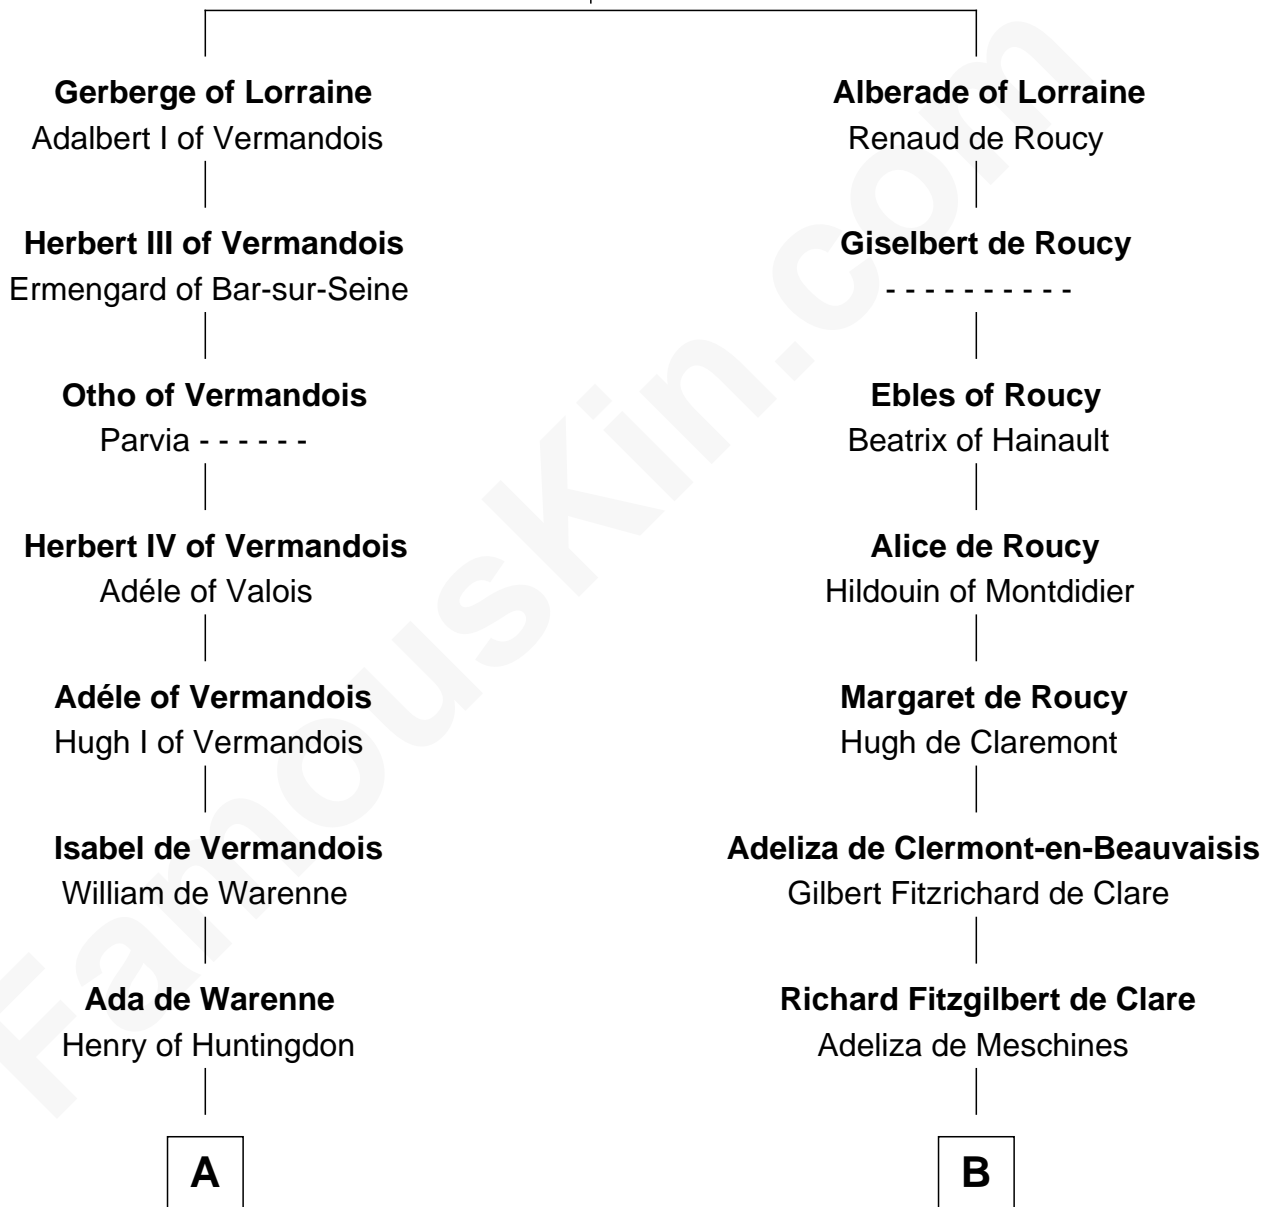

FamousKin.com Relationship Chart of

Henry de Bohun

Magna Carta Surety

8th cousin of

Richard de Clare

Magna Carta Surety

Giselbert of Lorraine

Gerberga of Saxony

A

Margaret of Scotland
Humphrey IV de Bohun

Henry de Bohun
Magna Carta Surety

B

Roger de Clare
Maud de St. Hilary

Richard de Clare
Magna Carta Surety

FamousKin.com