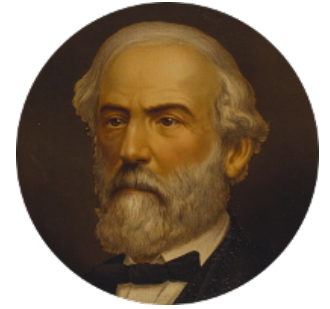

FamousKin.com Relationship Chart of

Henry de Bohun

Magna Carta Surety

18th Great-grandfather of

General Robert E. Lee

Confederate Army - U.S. Civil War

Henry de Bohun

Maud de Mandeville

Sir Humphrey de Bohun

Maud of Eu

Sir Humphrey de Bohun

Eleanor de Braiose

Humphrey de Bohun

Maud de Fiennes

Humphrey de Bohun

Elizabeth Plantagenet