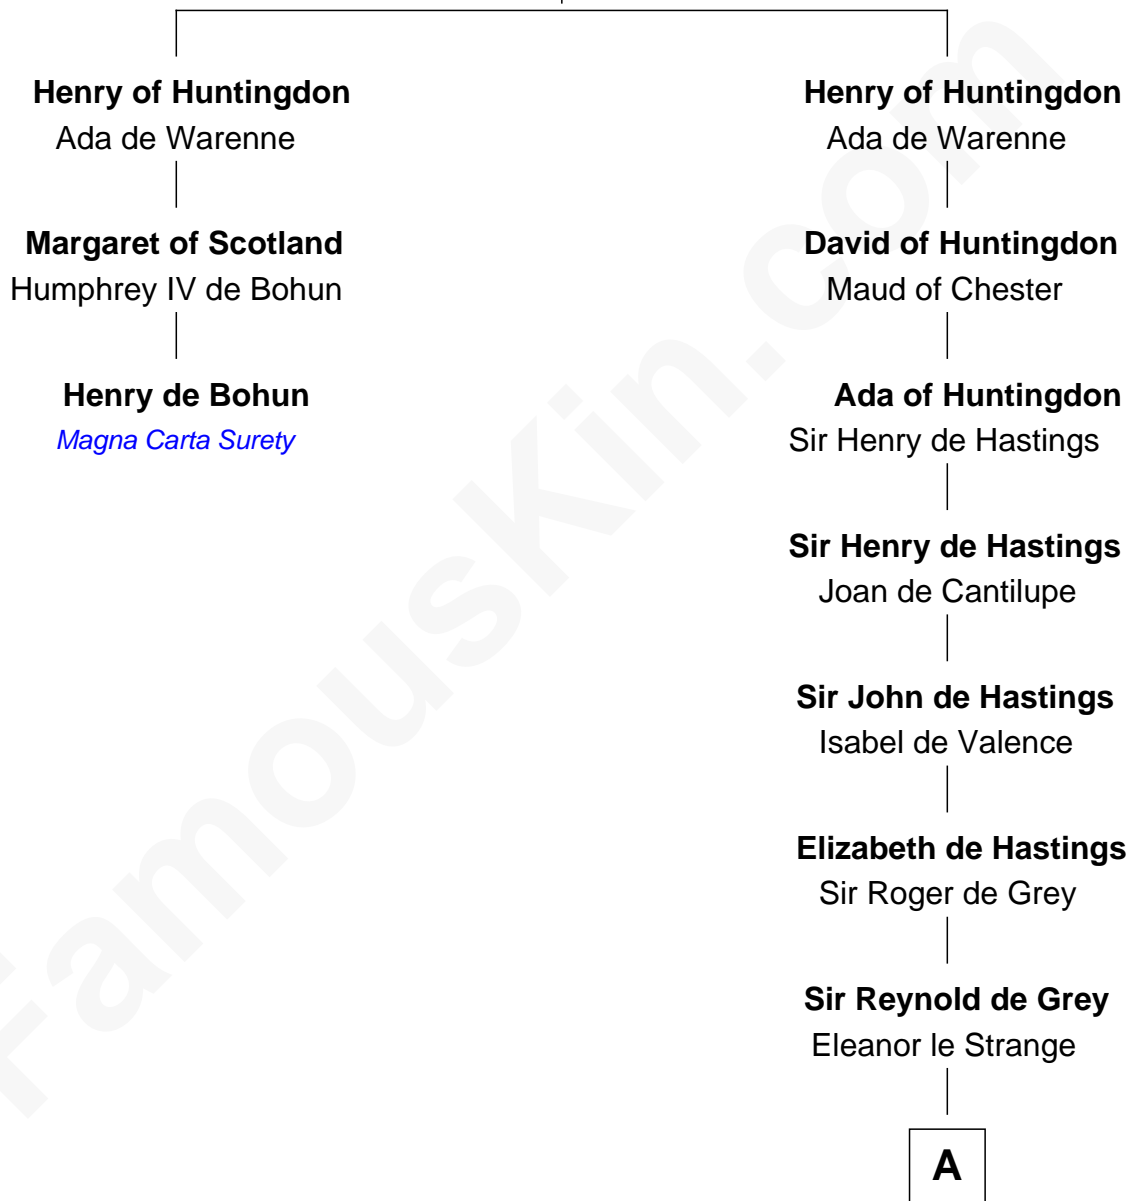

FamousKin.com Relationship Chart of

Henry de Bohun
Magna Carta Surety

2nd cousin 16 times removed of

George Clinton
4th U.S. Vice President

Maud of Northumberland
David I, King of Scotland

A

Sir Reynold Grey

Margaret de Ros

Sir John Grey

Constance de Holand

Sir Edmund Grey

Katherine Percy

George Grey

Catherine Herbert

Anne Grey