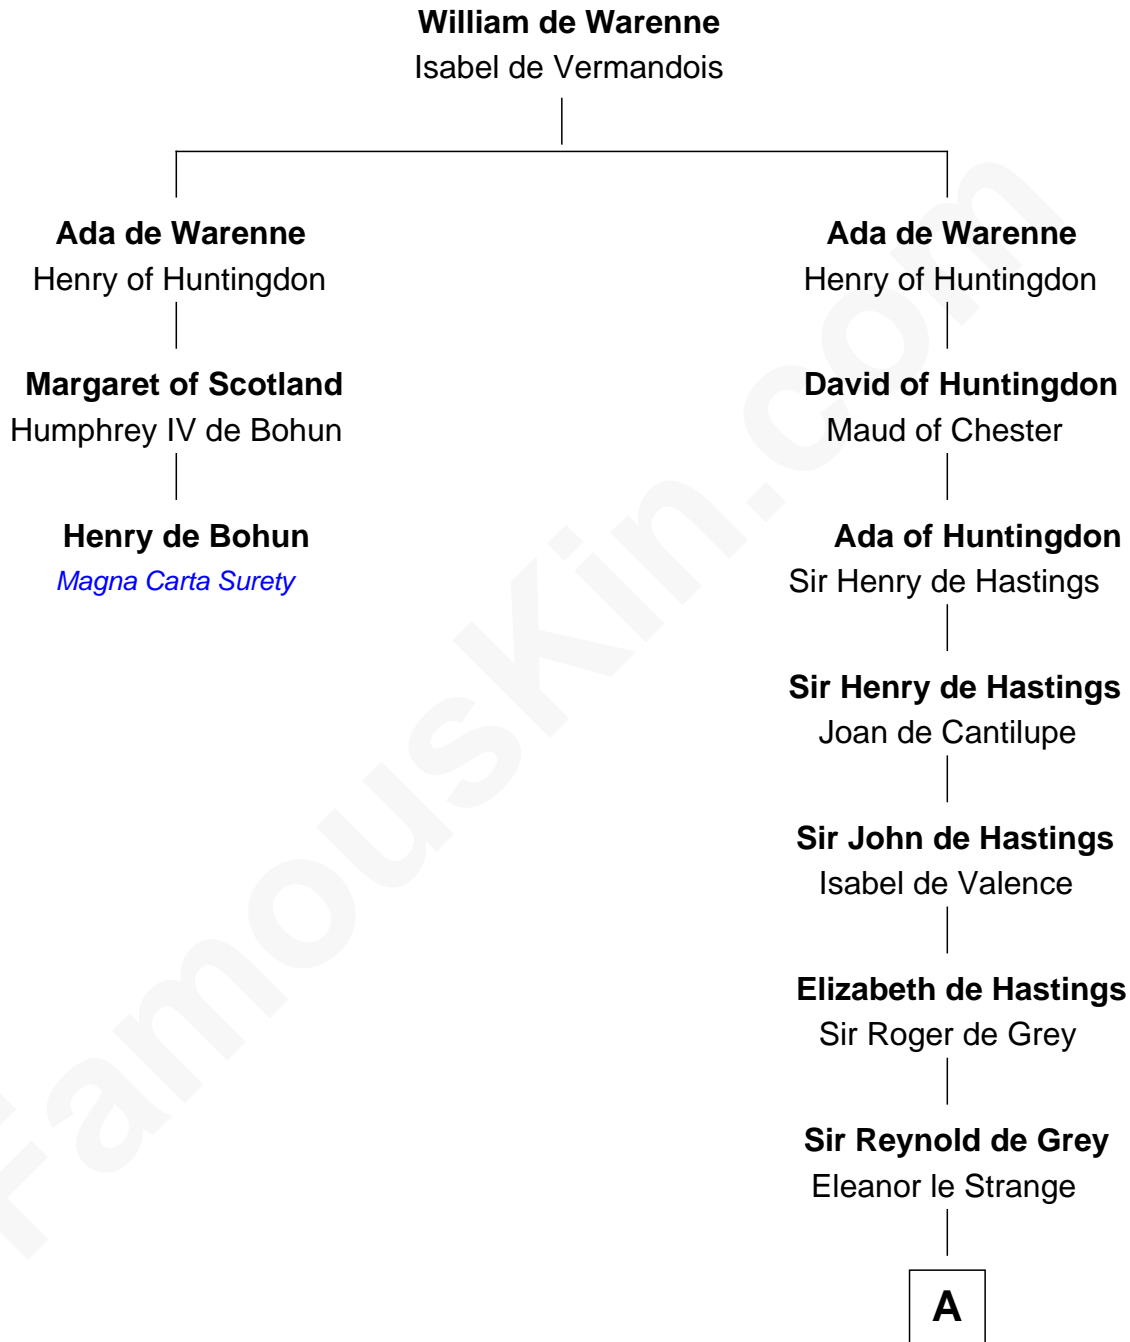

FamousKin.com Relationship Chart of

Henry de Bohun
Magna Carta Surety

2nd cousin 16 times removed of

George Clinton
4th U.S. Vice President

A

Sir Reynold Grey

Margaret de Ros

Sir John Grey

Constance de Holand

Sir Edmund Grey

Katherine Percy

George Grey

Catherine Herbert

Anne Grey

Sir John Hussey

Bridget Hussey

Sir Richard Morrison

Elizabeth Morrison

Sir Henry Clinton

Sir Henry Clinton alias Fynes

Elizabeth Hickman

William Clinton

Elizabeth Kennedy

James Clinton

Elizabeth Smith

B

B

Charles Clinton
Elizabeth Denniston

George Clinton
4th U.S. Vice President

FamousKin.com