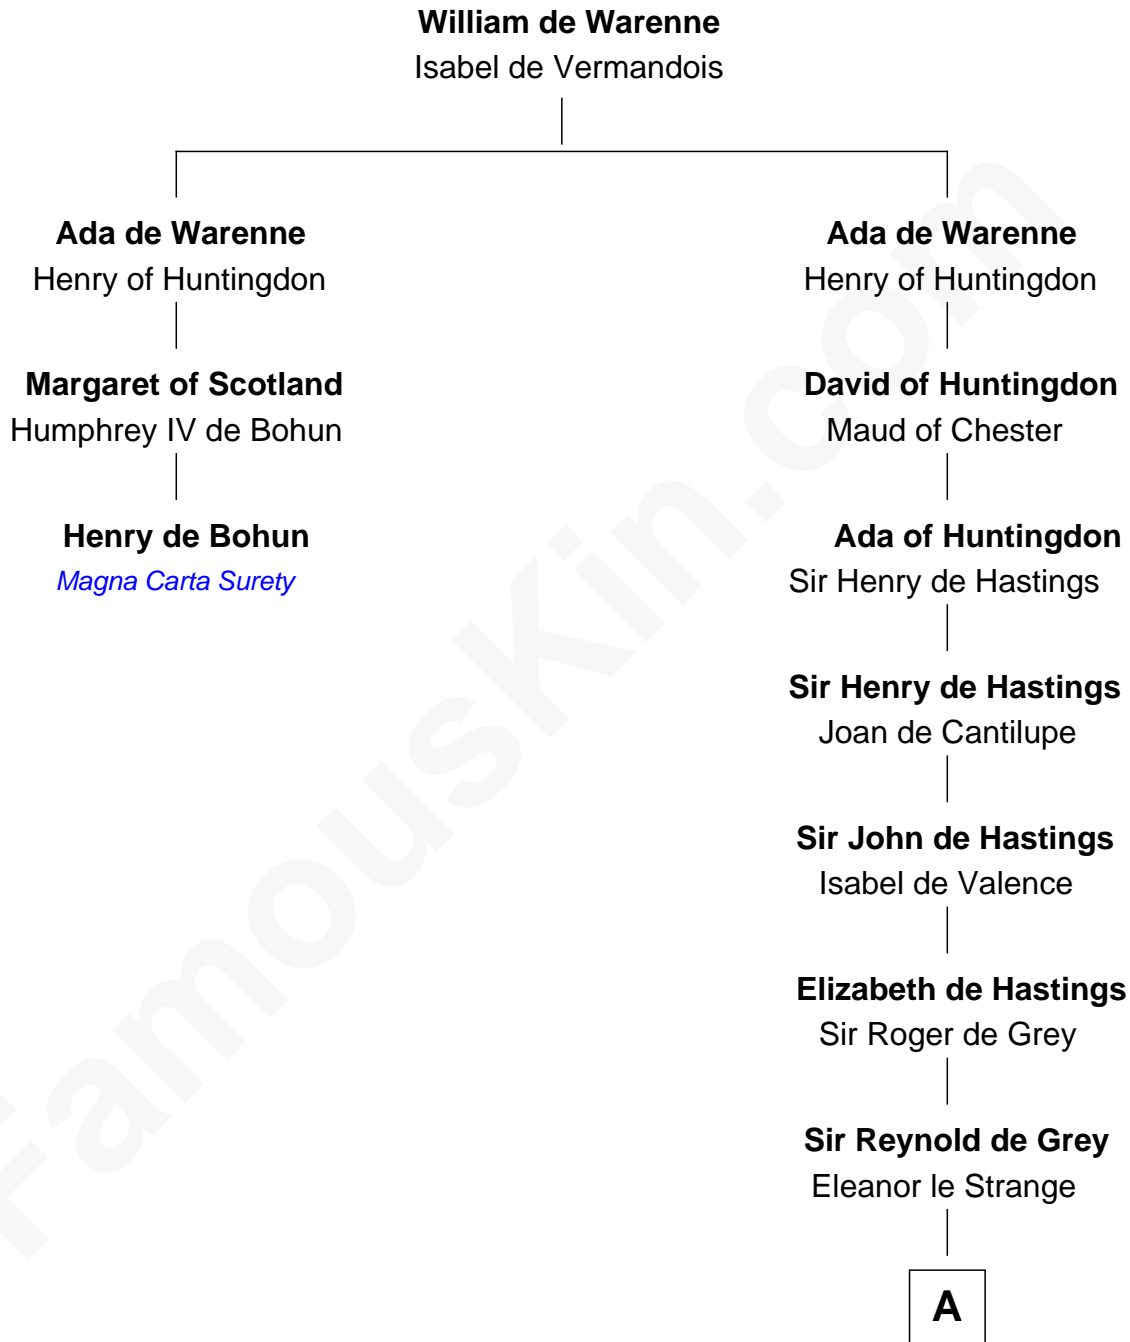

# FamousKin.com Relationship Chart of

**Henry de Bohun**  
*Magna Carta Surety*

2nd cousin 17 times removed of

**DeWitt Clinton**  
*6th Governor of New York*

**A**

**Sir Reynold Grey**

Margaret de Ros

**Sir John Grey**

Constance de Holand

**Sir Edmund Grey**

Katherine Percy

**George Grey**

Catherine Herbert

**Anne Grey**

Sir John Hussey

**Bridget Hussey**

Sir Richard Morrison

**Elizabeth Morrison**

Sir Henry Clinton

**Sir Henry Clinton alias Fynes**

Elizabeth Hickman

**William Clinton**

Elizabeth Kennedy

**James Clinton**

Elizabeth Smith

**B**

**B**

**Charles Clinton**  
Elizabeth Denniston

**Gen. James Clinton**  
Mary DeWitt

**DeWitt Clinton**  
*6th Governor of New York*

FamousKin.com