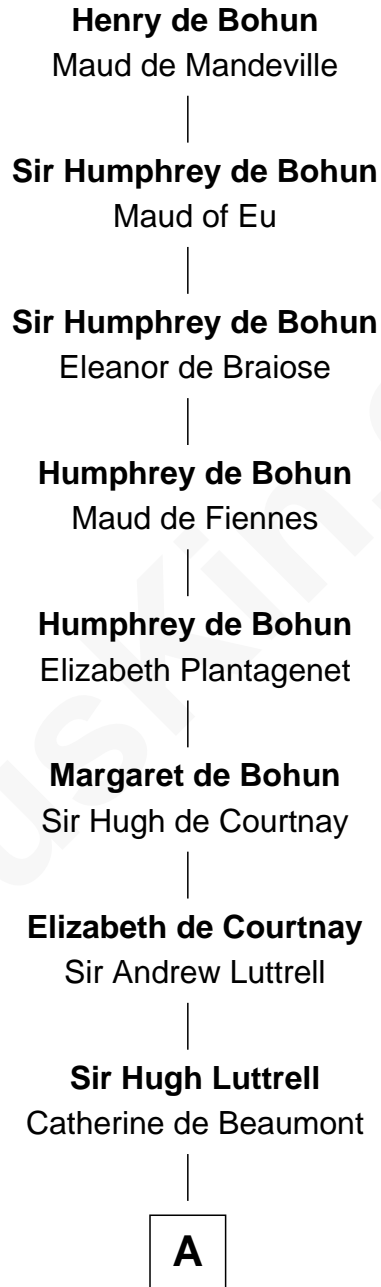

FamousKin.com

Relationship Chart of

Henry de Bohun

Magna Carta Surety

19th Great-grandfather of

Herman Melville

Author of Moby Dick

A

Sir John Luttrell
Margaret Touchet

Sir James Luttrell
Elizabeth Courtnay

Sir Hugh Luttrell
Margaret Hill

Eleanor Luttrell
Roger Yorke

Elizabeth Yorke
Edmund Percival

Christian Percival
Richard Lowle

Percival Lowell
Rebecca - - - - -