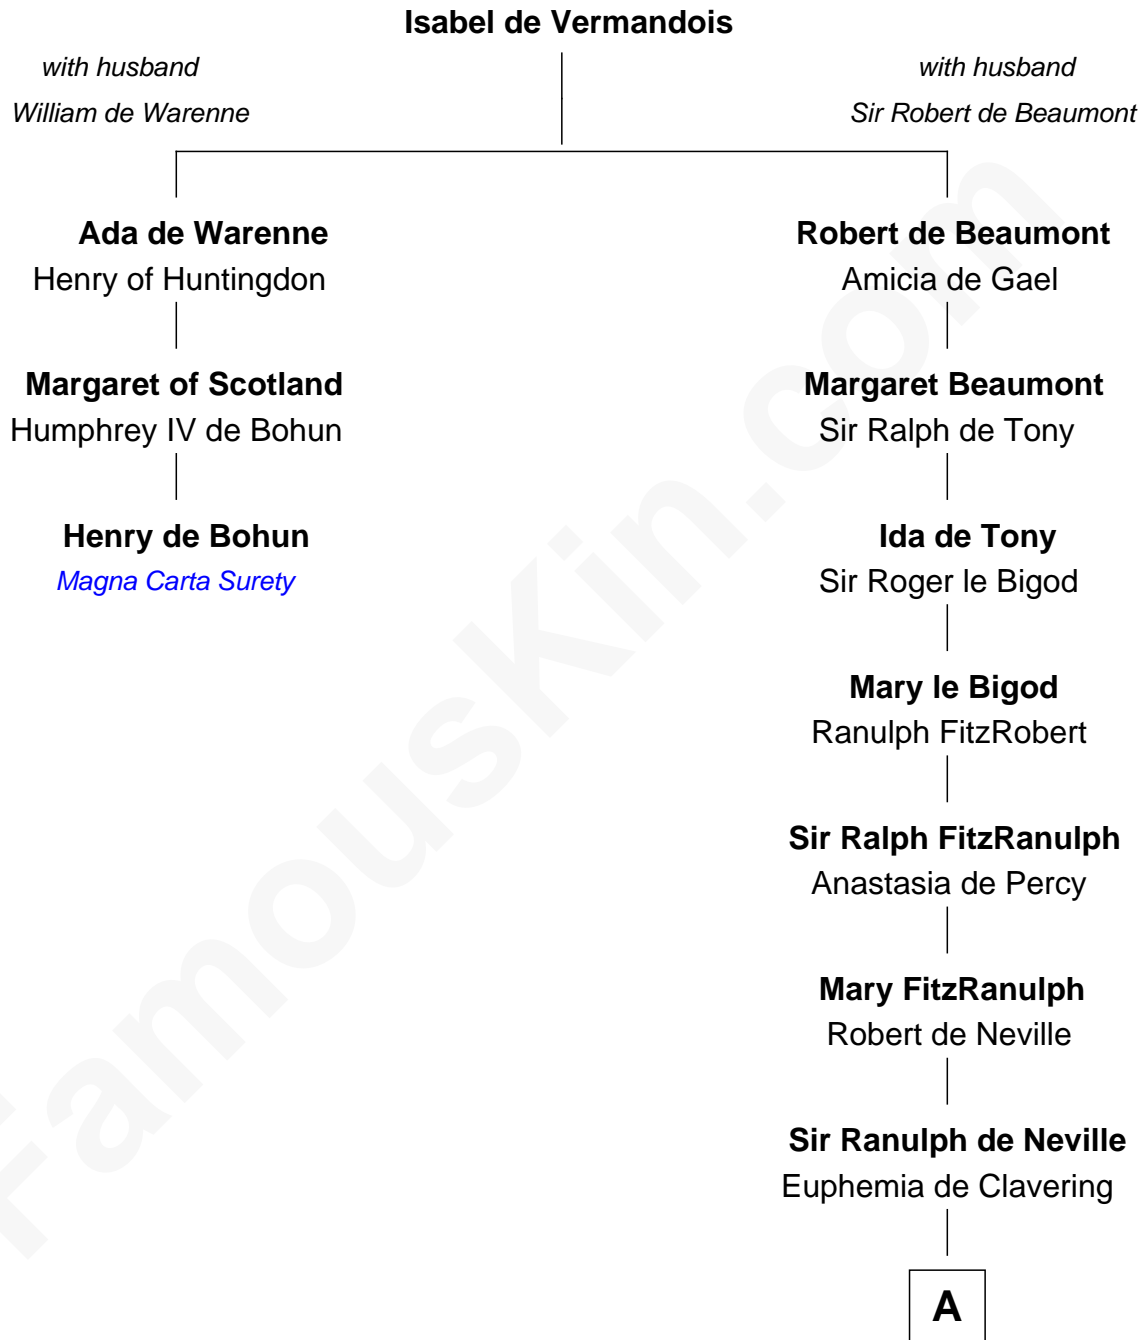

FamousKin.com Relationship Chart of

Henry de Bohun
Magna Carta Surety

2nd cousin 19 times removed of

Thomas Jefferson

3rd U.S. President and Signer of the Declaration of Independence

A

Sir Ralph de Neville

Alice de Audley