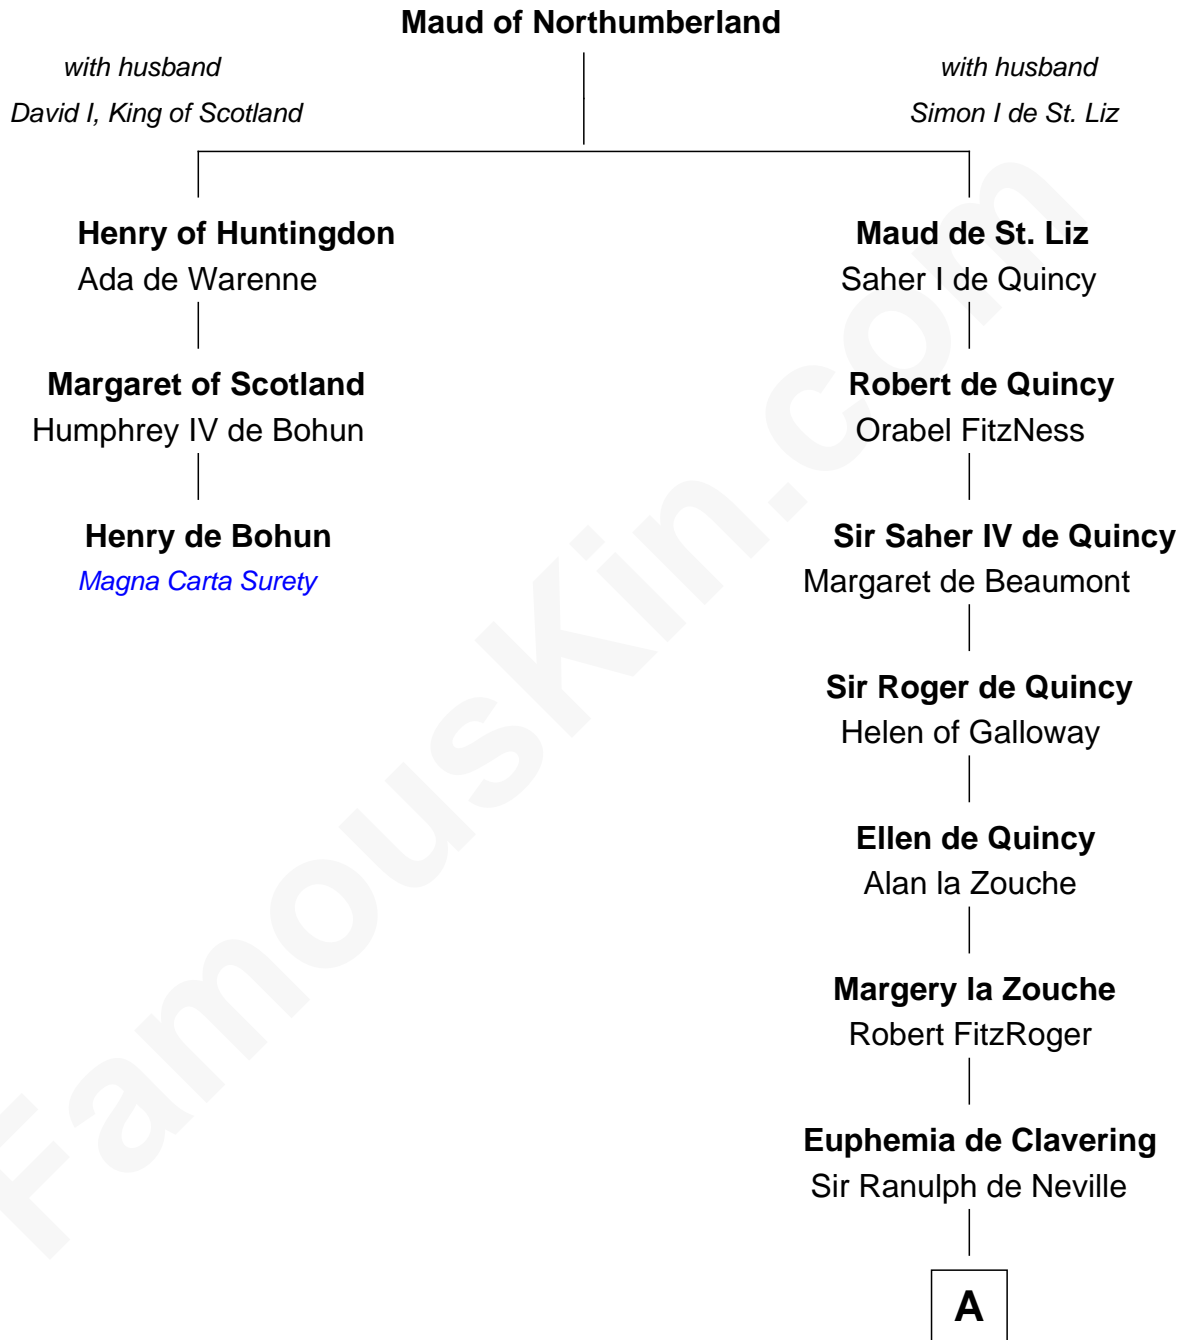

# FamousKin.com Relationship Chart of

**Henry de Bohun**

*Magna Carta Surety*

2nd cousin 19 times removed of

**Thomas Jefferson**

*3rd U.S. President and Signer of the Declaration of Independence*

**A**

**Sir Ralph de Neville**

Alice de Audley

**Sir John de Neville**

Maude de Percy

**Sir Ralph Neville**

Joan Beaufort

**Sir Edward Neville**

Katherine Howard

**Catherine Neville**