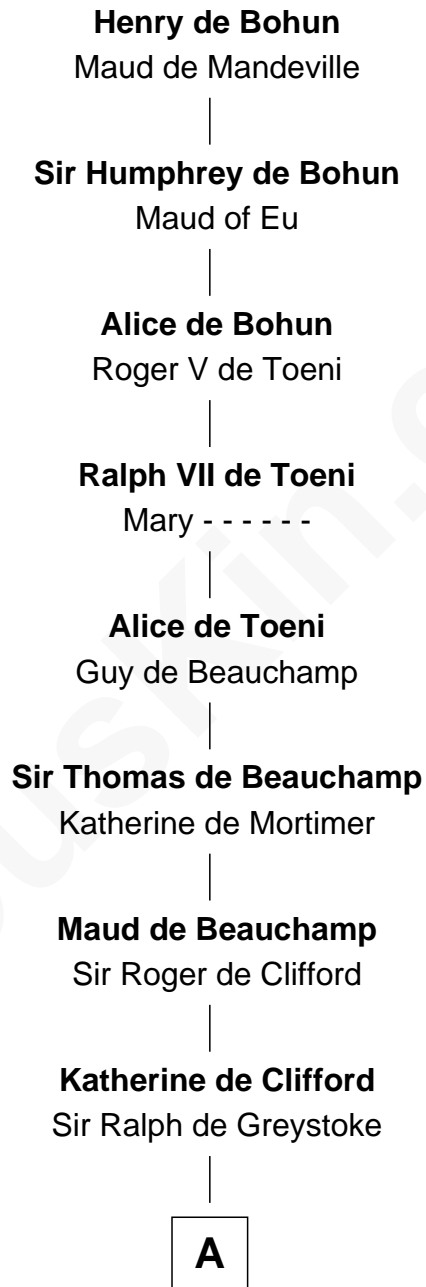

# FamousKin.com Relationship Chart of

**Henry de Bohun**

*Magna Carta Surety*

23rd Great-grandfather of

**Prince Harry**

*Duke of Sussex*

**A**

**Joan de Greystoke**

Sir William Bowes

**Sir William Bowes**

Maud FitzHugh

**Sir Ralph Bowes**

Margery Conyers

**Richard Bowes**

Elizabeth Aske

**Sir George Bowes**

Jane Talbot

**Thomas Bowes**

Anne Warcop

**Thomas Bowes**

Anne Maxton

**Sir William Bowes**

Elizabeth Blakiston

**Sir George Bowes**