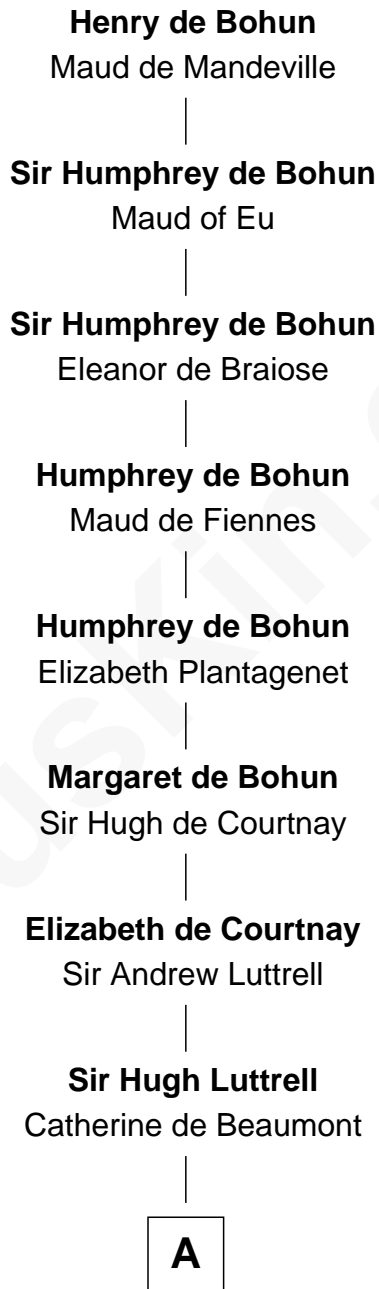

# FamousKin.com Relationship Chart of

**Henry de Bohun**

*Magna Carta Surety*

24th Great-grandfather of

**Mary Chapin Carpenter**

*Singer and Songwriter*

**A**

**Elizabeth Luttrell**

John Stratton

**Elizabeth Stratton**

John Andrews

**Elizabeth Andrews**

Sir Thomas de Windsor

**Sir Andrews de Windsor**

Elizabeth Blount

**Edith Windsor**

George Ludlow

**Thomas Ludlow**

Jane Pyle

**Gabriel Ludlow**

Phillis - - - - -

**Sarah Ludlow**

Col. John Carter

**Col. Robert Carter**