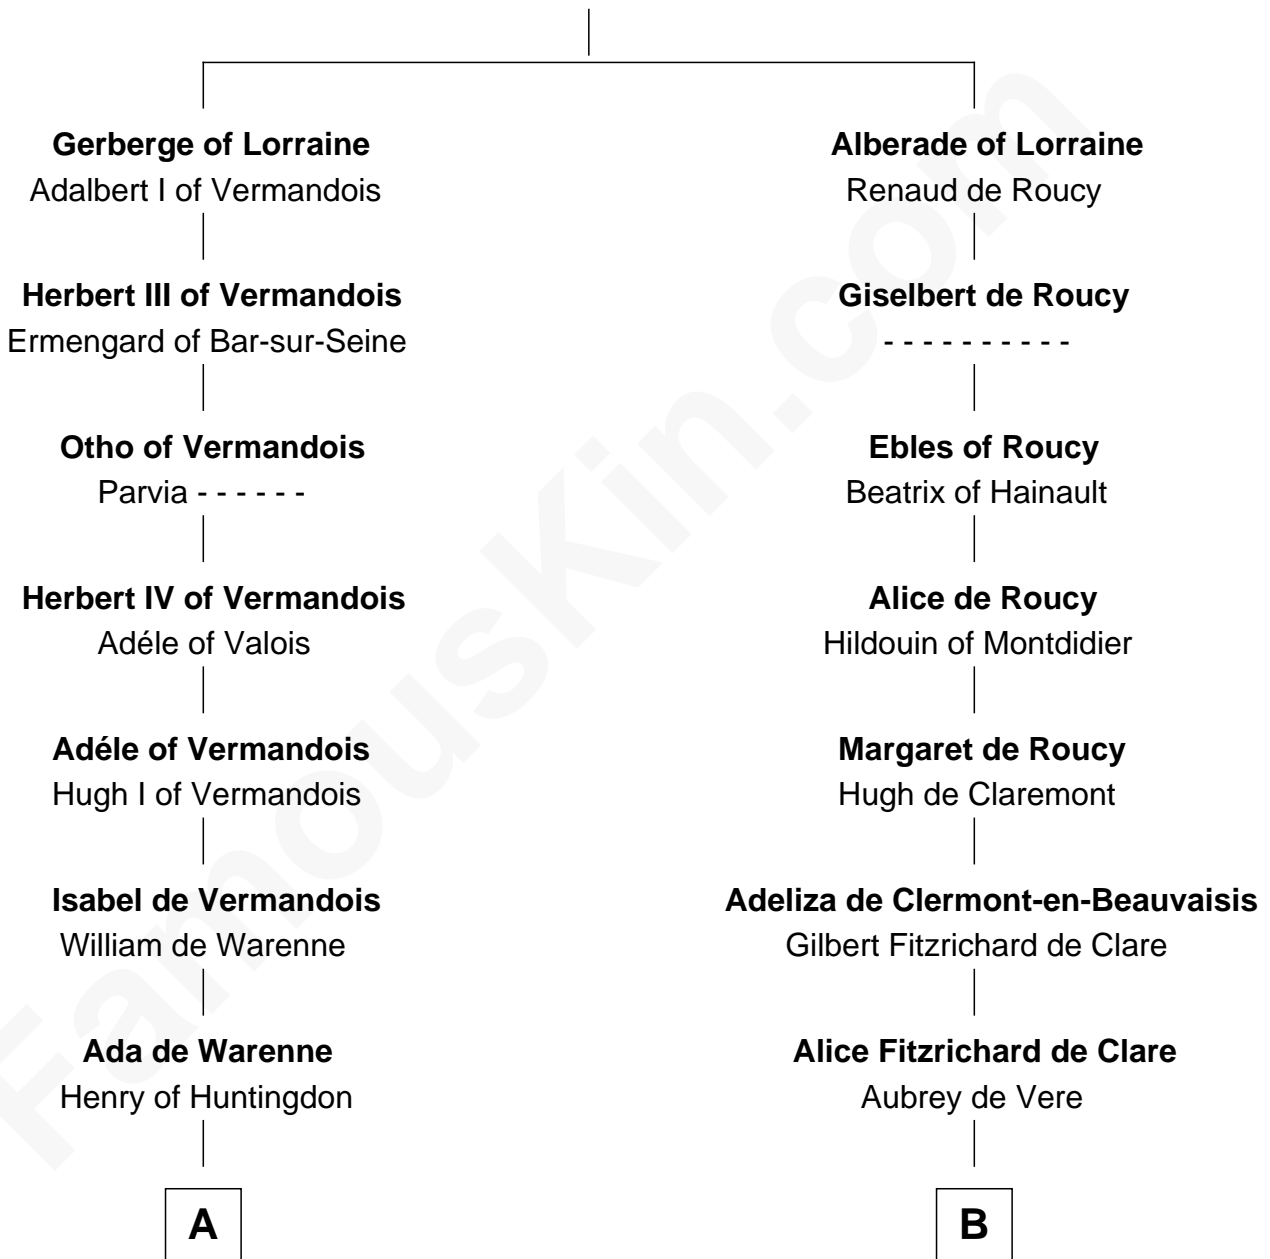

FamousKin.com Relationship Chart of

Henry de Bohun
Magna Carta Surety

8th cousin 1 time removed of

John Fitz Robert
Magna Carta Surety

Giselbert of Lorraine
Gerberga of Saxony

A

Margaret of Scotland
Humphrey IV de Bohun

Henry de Bohun
Magna Carta Surety

B

Alice de Vere
Sir Roger FitzRichard

Robert FitzRoger
Margaret de Chesney

John Fitz Robert
Magna Carta Surety

FamousKin.com